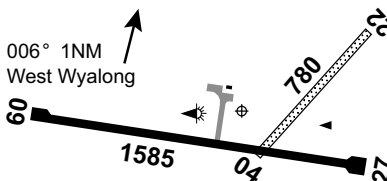

WEST WYALONG

ELEV 859

AVFAX CODE 2202

NSW

UTC +10

YWWL

335614S

1471129E

VAR 11 DEG E

CERT

AD OPR Bland Shire Council, PO Box 21, West Wyalong, NSW, 2671. PH 02 6972 2266. ARO
0447 090 158; 0428 116 700; 0407 011 801; 0427 952 835. Fax 6972 2145. Website:
www.blandshire.nsw.gov.au.

REMARKS

1. This AD is a Security Controlled Airport.
2. AD Charges: refer to website. AD OPR uses AVDATA system.

HANDLING SERVICES AND FACILITIES

World Fuel Services (WFS): H24 AVGAS bowser WFS card swipe and credit card (via smartphone APP). Email: anzoperations@wfscorp.com.

PASSENGER FACILITIES

PT/TX (02 6972 2155 or 0428 695 328)/HC.

METEOROLOGICAL INFORMATION PROVIDED

1. METAR/SPECI.
2. AWIS PH 02 9353 6457 - Report faults to BoM.

PHYSICAL CHARACTERISTICS

04/22	030	26c	Unrated. Central 18M red clay	WID 18	RWS 90
09/27	087	52a	PCN 8 /F /A /850 (123PSI) /U	WID 30	RWS 150

1. Turning nodes at ends & 420 FM THR 09 - WID 45
2. RWY 04/22 not AVBL to ACFT ABV 5,700KG MTOW.

AERODROME AND APPROACH LIGHTING

RWY 09/27 LIRL PAL 126.7
RWY 09/27 PTBL(1)

BY PRIOR
ARRANGEMENT

- (1) PN or EMERG.
  RWY edge light spacing: 09/27: 90M.

OTHER LIGHTING

TWY LGT: Blue edge.

ATS AND AERODROME COMMUNICATION FACILITIES

FIA MELBOURNE CENTRE 134.65 Circuit Area

CTAF 126.7

ADDITIONAL INFORMATION

1. Bird hazard exists.
2. Kangaroo hazard exists on and around RWY 09/27 and RWY 04/22 H24.
3. Model ACFT OPR at PSN 334936.00S 1471818.00E BRG 029 MAG 8.8NM FM West Wyalong AD (YWWL) OPR will MNT 126.7. OPR CTC PH 0413 588 720.

CHARTS RELATED TO THE AERODROME

1. WAC 3456, 3457.
2. Also refer to AIP Departure & Approach Procedures.