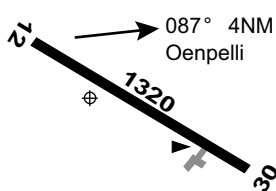

OENPELLI

ELEV 30

AVFAX CODE 8048

NT 121931S 1330020E UTC +9:30 YOEN
Oenpelli VAR 3 DEG E CERT
AD OPR West Arnhem Regional Council, CMB 6, Gunbalanya, NT,
0822. PH 08 8970 3700. ARO EMERG SAT 0147 185 915 (H24).

PASSENGER FACILITIES

Telephone facilities not AVBL.

AERODROME OBSTACLES

Terrain 462FT AMSL BRG 098 MAG 2.4NM FM ARP. Infringes conical SFC BY 79FT.

PHYSICAL CHARACTERISTICS

12/30 116 43c Unrated. Sealed WID 18 RWS 90
RWY not AVBL to ACFT ABV 5,700KG MTOW. Flights with MEDEVAC and HOSP status exempt.

AERODROME AND APPROACH LIGHTING

RWY 12/30 PTBL(1)

BY PRIOR
ARRANGEMENT

(1) Emergency and PVT OPS only. PVT OPS only with permission of the ARO.

ATS AND AERODROME COMMUNICATION FACILITIES

FIA BRISBANE CENTRE 124.1 Circuit Area

FLIGHT PROCEDURES

Right hand circuits RQ when OPR on RWY 30.

CTAF 126.7

ADDITIONAL INFORMATION

Bird hazard exists.

CHARTS RELATED TO THE AERODROME

WAC 3109.