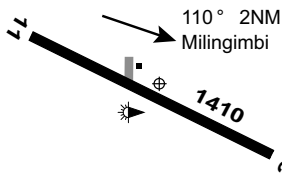

MILINGIMBI

ELEV 53

AVFAX CODE 8017

NT 120540S 1345337E UTC +9:30 YMGB
120540S 1345337E VAR 3 DEG E CERT
AD OPR Milingimbi Community Inc, via Darwin, NT, 0822. ARO
8987 9905. ARO AH 0491 281 712. Council PH 08 8987 9905.

REMARKS

1. This AD is a Security Controlled Airport.
2. Overnight PRKG not AVBL, for emergency PRKG CTC ARO.

PASSENGER FACILITIES

Telephone facilities not AVBL.

AERODROME OBSTACLES

Trees:

- a. BRG 279 MAG 655M FM ARP infringes TNS BY 10FT.
- b. BRG 255 MAG 250M FM ARP infringes TNS BY 9FT.
- c. BRG 260 MAG 277M FM ARP infringes TNS BY 9FT.
- d. BRG 138 MAG 354M FM ARP infringes TNS BY 9FT.

Note: TNS infringed southside.

METEOROLOGICAL INFORMATION PROVIDED

1. METAR/SPECI.
2. AWIS PH 08 7922 2511 - Report faults to BoM.
3. AWIS FREQ 128.05 (requires one-second pulse to activate) - Report faults to AD OPR.

PHYSICAL CHARACTERISTICS

11/29 113 46a PCN 6 /F /B /830 (120PSI) /U WID 30 RWS 90

AERODROME AND APPROACH LIGHTING

RWY 11/29 LIRL(1)

(1) Lighting manually activated. 1HR PN.

ATS AND AERODROME COMMUNICATION FACILITIES

FIA BRISBANE CENTRE 123.4 Circuit Area

CTAF 127.5

ADDITIONAL INFORMATION

Animal hazard (dogs) exists.

CHARTS RELATED TO THE AERODROME

1. WAC 3109.
2. Also refer to AIP Departure and Approach Procedures.