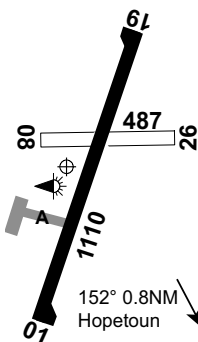

HOPETOUN

ELEV 256

AVFAX CODE 3027

VIC 354255S 1422135E UTC +10 YHPN
VAR 10 DEG E CERT
AD OPR Yarriambiack Shire Council, PO Box 243, Warracknabeal, VIC,
3393. PH 03 5398 0100. ARO 03 5083 3149: 03 5083 3124: 03 5083 3078:
03 5083 3527. PH AH 03 5083 3124. Fax 03 5394 1802.

METEOROLOGICAL INFORMATION PROVIDED
METAR/SPECI

PHYSICAL CHARACTERISTICS

01/19	010	36a	PCN 10 /F /B /600 (87PSI) /U	WID 18	RWS 90
08/26	080	16c	Unrated. Grassed brown silt clay	WID 30	RWS 90

AERODROME AND APPROACH LIGHTING

RWY 01/19 LIRL PAL+AA 123.9

ATS AND AERODROME COMMUNICATION FACILITIES

FIA MELBOURNE CENTRE 125.8 Circuit Area

CTAF 126.7

CHARTS RELATED TO THE AERODROME

WAC 3458.