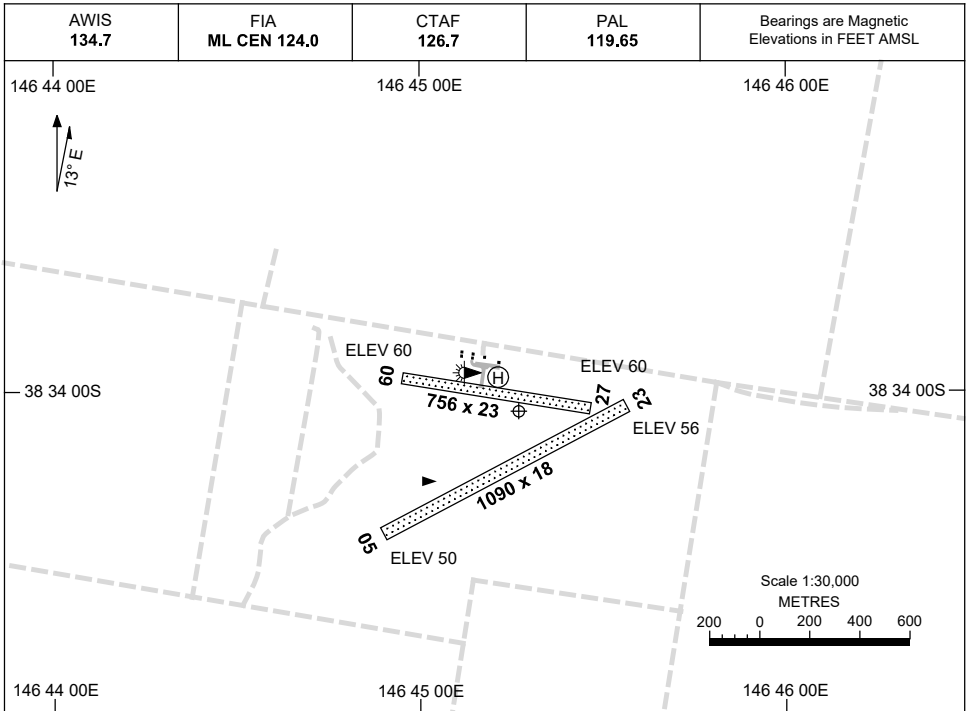

15 JUN 2023

AD ELEV 60
38 34 03S 146 45 16E

AERODROME CHART
YARRAM, VIC (YYRM)

	AERODROME LIGHTING
RWY	TAXIWAYS : BLUE EDGE RL : PAL 119.65 , SDBY (15 SEC).
09 ⁰⁸⁶ 27 ²⁶⁶	LIRL
05 ⁰⁵⁰ 23 ²³⁰	NIL

NOTES

1. AWIS REQUIRES 1 SEC PULSE TO OPERATE.

Changes: REMOVED NOTES.

YRMAD01-175