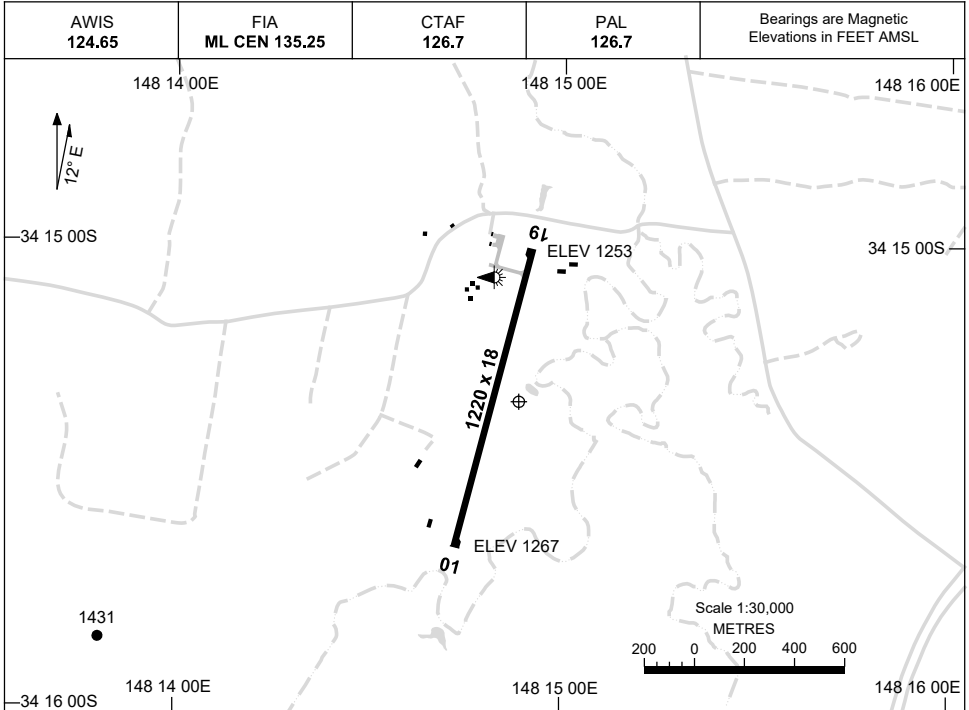

16 JUN 2022

AD ELEV 1267
34 15 20S 148 14 53E

AERODROME CHART
YOUNG, NSW (YYNG)

	AERODROME LIGHTING
RWY	TAXIWAYS : BLUE EDGE RL : PILOT ACTIVATED 126.7
01 <small>003</small>	LIRL
<small>183</small> 19	LIRL

NOTES

1. FIA FREQ 135.25 AVBL CIRCUIT AREA.

Changes: NOTE 1 DELETED.

YNGAD01-171