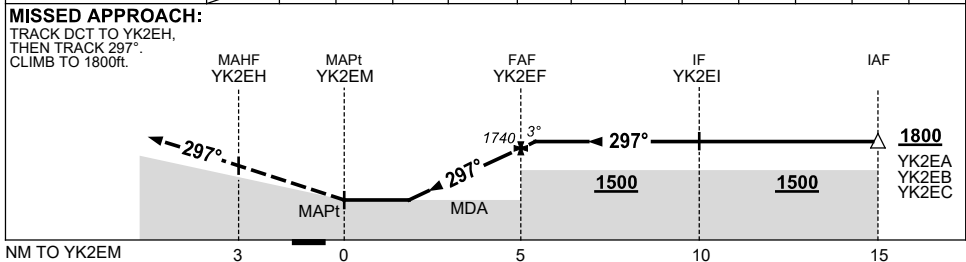

USE QNH

RNP E

13 JUN 2024

YORKE ISLAND, QLD (YYKI)

NM TO NEXT WPT	YK2EM	2.1	3	4	YK2EF	0.2				
ALT (3° APCH PATH)		820	1100	1420	1740	1800				

NOTES

CATEGORY	A	B	C	D
CIRCLING	820 (809-2.4)		NOT APPLICABLE	
ALTERNATE	(1309-4.4)			