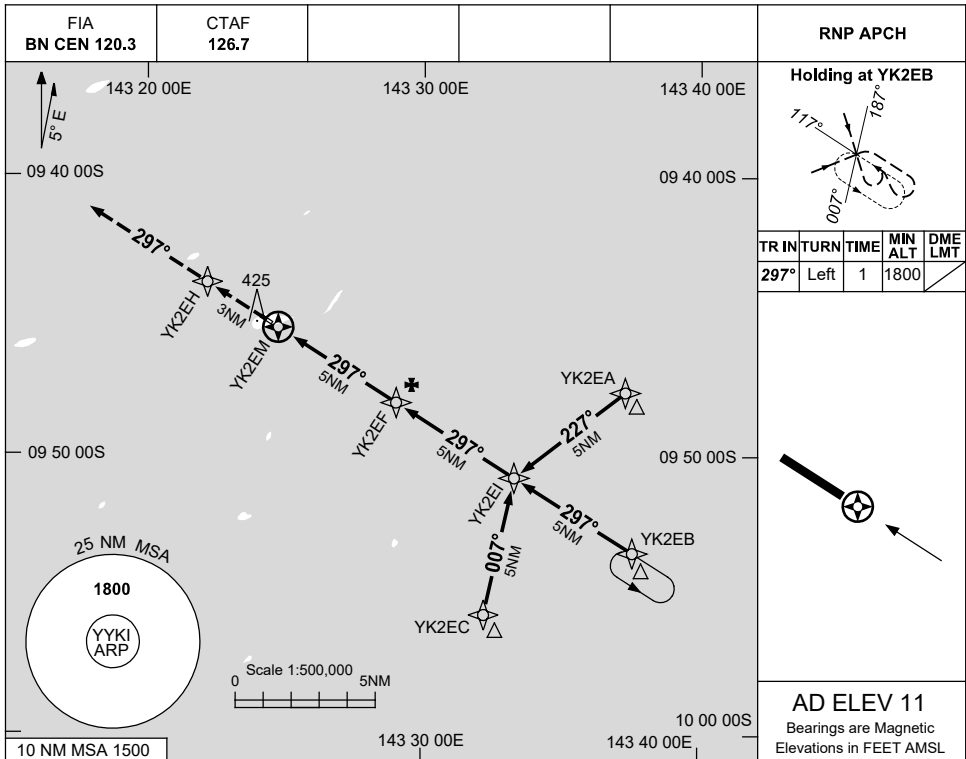

USE QNH

RNP E

13 JUN 2024

YORKE ISLAND, QLD (YYKI)

NM TO NEXT WPT	YK2EM	2.1	3	4	YK2EF	0.2				
ALT (3° APCH PATH)		820	1100	1420	1740	1800				

NOTES

CATEGORY	A	B	C	D
CIRCLING	820 (809-2.4)		NOT APPLICABLE	
ALTERNATE	(1309-4.4)			