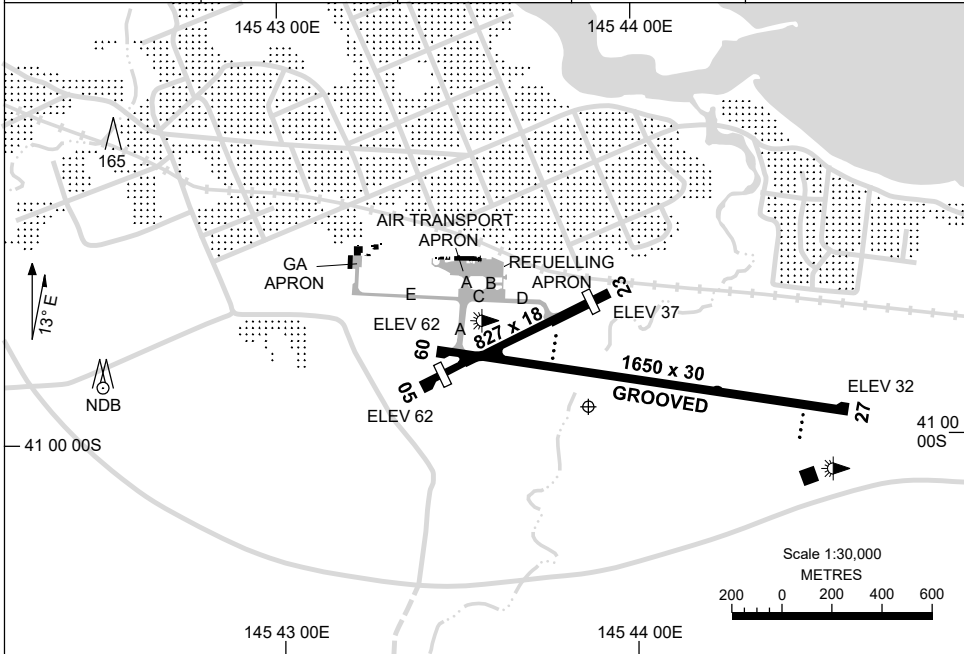

20 MAR 2025

AD ELEV 63
40 59 56S 145 43 52E

AERODROME CHART
WYNYARD, TAS (YWYY)

AWIS 133.35	FIA ML CEN 122.6	CTAF+AFRU 126.9	AFRU+PAL 126.9	Bearings are Magnetic Elevations in FEET AMSL
----------------	---------------------	--------------------	-------------------	--

AERODROME LIGHTING	
RWY	TAXIWAY : BLUE EDGE ON TWY A, TWY B AND TWY C. RL : AFRU+PAL 126.9, SDBY (6 SEC)
09 ⁰⁸⁶	PAPI 3.0° 41FT LIRL
²⁶⁶ 27	PAPI 3.0° 41FT LIRL
05 ⁰⁵¹	NIL
²³¹ 23	NIL

NOTES

1. AWIS REQUIRES 1 SEC PULSE TO ACTIVATE.