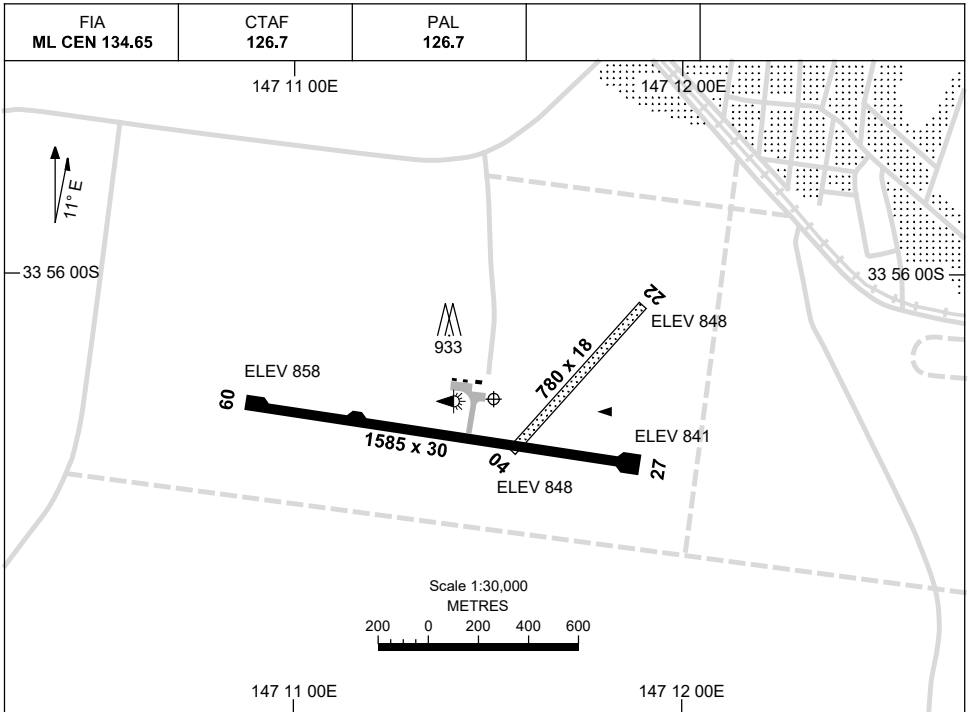

9 SEP 2021

AD ELEV 859
33 56 14S 147 11 29E

AERODROME CHART
WEST WYALONG, NSW (YWWL)

	AERODROME LIGHTING	
RWY	TAXIWAY : BLUE EDGE	
	RL : PAL 126.7 , PTBL PN OR EMERG	
09 <small>087</small>	LIRL	
<small>267</small> 27	LIRL	
04 <small>031</small>	NIL	
<small>211</small> 22	NIL	

NOTES

1. AWIS (PHONE) 02 9353 6457
2. FIA FREQ 134.65 AVBL CIRCUIT AREA.

Changes: PAL FREQ.

WWLAD01-168