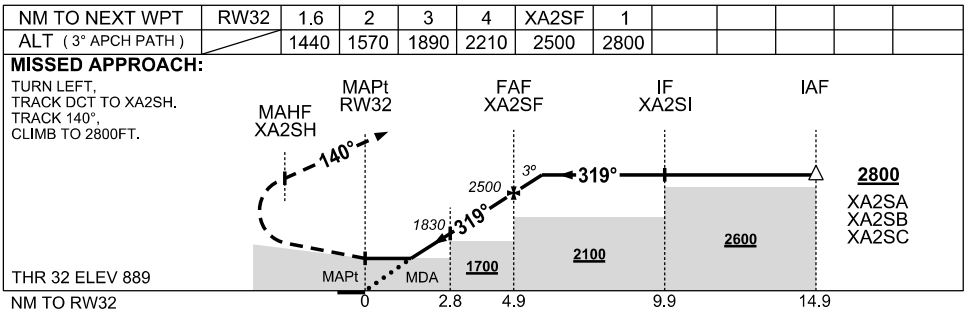

30 NOV 2023

USE QNH

RNP RWY 32  
**WOODIE WOODIE, WA (YWWI)**

**NOTES**

CATEGORY	A	B	C	D
LNAV	1440 (551-3.1)			NOT APPLICABLE
CIRCLING *	1610 (721-2.4)		1770 (881-4.0)	
ALTERNATE	(1221-4.4)		(1381-6.0)	

- MAX IAS: MAP TURN 210KT
- NO CIRCLING EAST OF RWY 14/32
- CAUTION: YCNF PROCS ADJACENT TO E