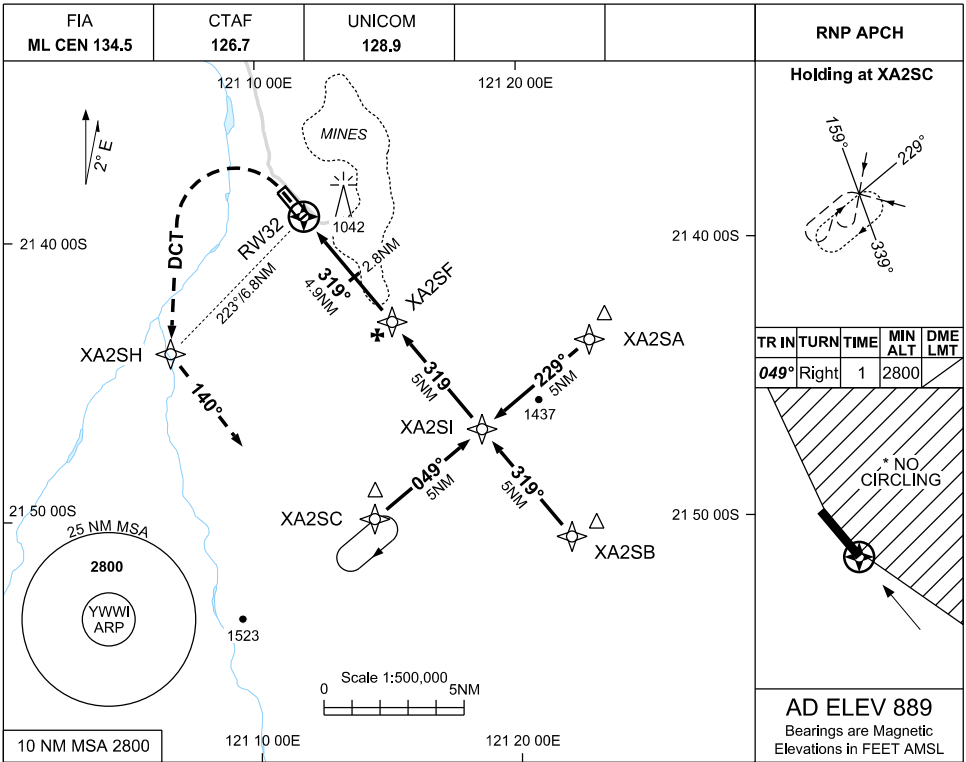

30 NOV 2023

USE QNH

RNP RWY 32  
**WOODIE WOODIE, WA (YWWI)**

**NOTES**

CATEGORY	A	B	C	D
LNAV	1440 (551-3.1)			NOT APPLICABLE
CIRCLING *	1610 (721-2.4)		1770 (881-4.0)	
ALTERNATE	(1221-4.4)		(1381-6.0)	

- MAX IAS: MAP TURN 210KT
- NO CIRCLING EAST OF RWY 14/32
- CAUTION: YCNF PROCS ADJACENT TO E

Changes: CHART TITLE, EDITORIAL

WWIGN02-177