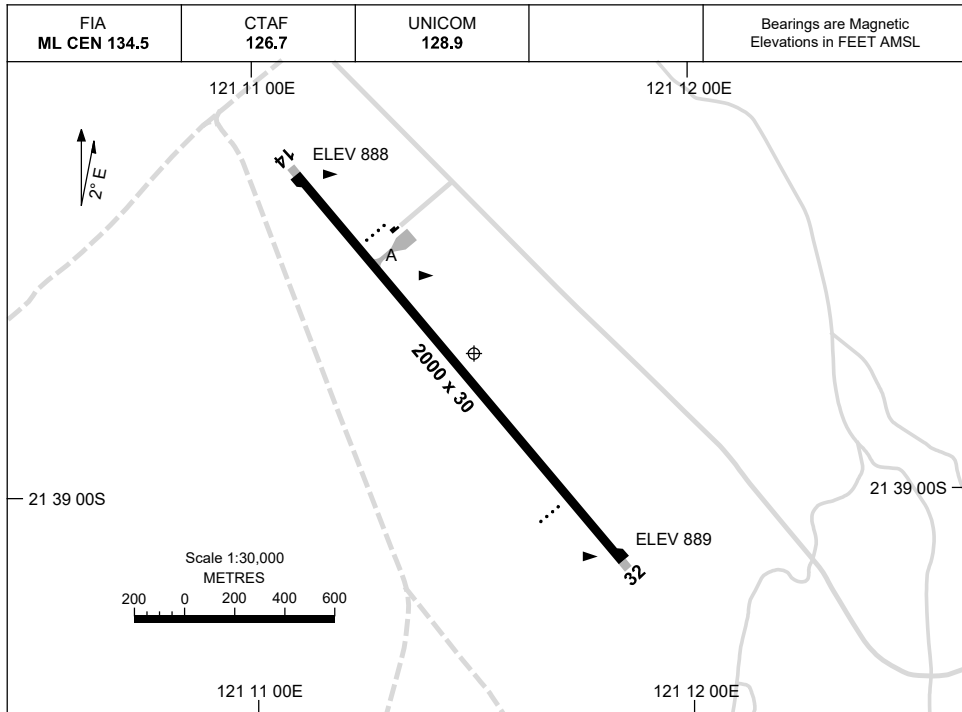

23 MAR 2023

AD ELEV 889
21 38 43S 121 11 30E

AERODROME CHART
WOODIE WOODIE, WA (YWWI)

RWY	AERODROME LIGHTING
	RL : PTBL (EMERG ONLY, 90 MIN PN TO ARO)
14 <small>139</small>	PAPI 3.0° 48FT PTBL
<small>319</small> 32	PAPI 3.0° 48FT PTBL

NOTES

1. FIA FREQ 134.5 NOT AVBL ON GROUND.
2. PAPI - MANUAL ACTIVATION. 30 MIN PN (ARO 08 9460 7037).

Changes: AD ELEV, THR ELEV

WWIAD01-174