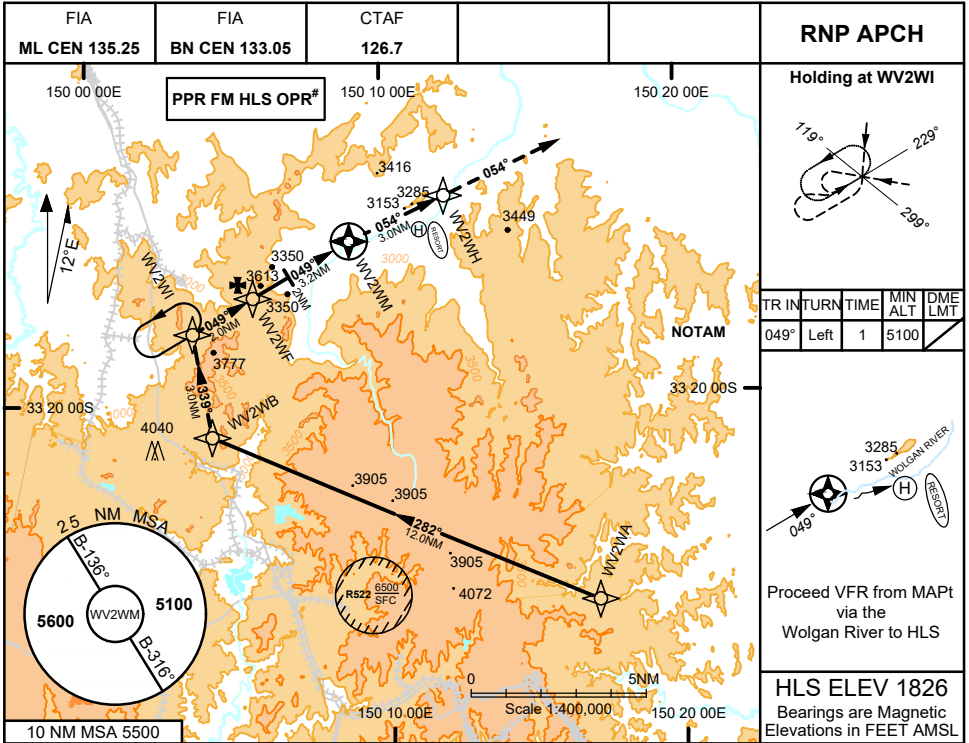

30 NOV 2023

WOLGAN VALLEY HELIPORT, NSW (YWVR)

NM TO NEXT WPT	1.7	1	3	2	1	0.2			
ALT (4.06° APCH PATH)	5100	4810	4380	4290	3860	3430	3100		

NOTES

- MAX IAS:
INITIAL, INTERMEDIATE: 120KTS
HOLDING: 100KTS
FINAL & MISSED APP: 90KTS
- KEY LEAD-IN FEATURES:
WOLGAN VALLEY RIVER AND RESORT
- MDH BASED ON MAPt ELEV
- DAY ONLY
- SYDNEY HELITOURS PHONE:
(02) 9317 3402

CATEGORY	H
LNAV (NON VAA, 4.2%)	3100 (967* - 5.0)
CIRCLING	NOT APPLICABLE
ALTERNATE	TAF NOT AVAILABLE

Changes: REMOVED D538A

WVRGN01-177