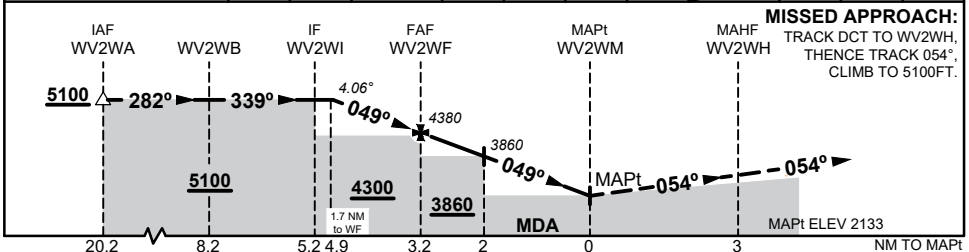

30 NOV 2023

WOLGAN VALLEY HELIPORT, NSW (YWVR)

NM TO NEXT WPT	1.7	1	3	2	1	0.2			
ALT (4.06° APCH PATH)	5100	4810	4380	4290	3860	3430	3100		

NOTES

- MAX IAS:
INITIAL, INTERMEDIATE: 120KTS
HOLDING: 100KTS
FINAL & MISSED APP: 90KTS
- KEY LEAD-IN FEATURES:
WOLGAN VALLEY RIVER AND RESORT
- MDH BASED ON MAPt ELEV
- DAY ONLY
- SYDNEY HELITOURS PHONE:
(02) 9317 3402

CATEGORY	H
LNAV (NON VAA, 4.2%)	3100 (967* - 5.0)
CIRCLING	NOT APPLICABLE
ALTERNATE	TAF NOT AVAILABLE

Changes: REMOVED D538A

WVRGN01-177