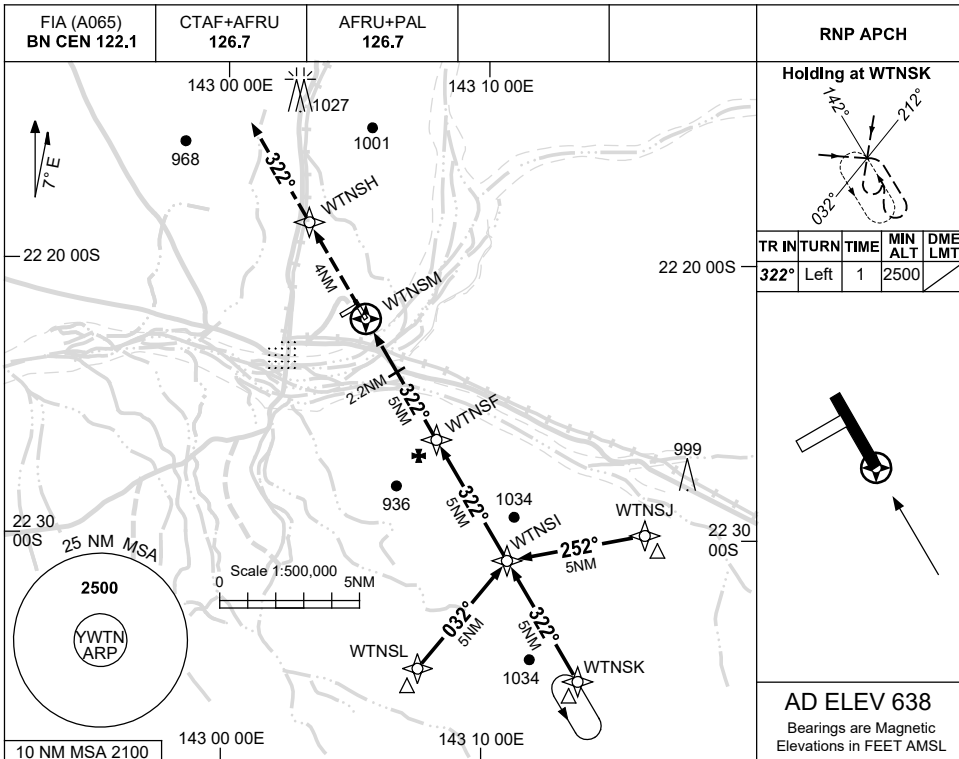

USE QNH

RNP S
WINTON, QLD (YWTN)

8 SEP 2022

NM TO NEXT WPT	WTNSM	1.8	2.2	3	4	WTNSF	0.8					
ALT (3° APCH PATH)		1250	1350	1620	1940	2260	2500					

NOTES

CATEGORY	A	B	C	D
				NOT APPLICABLE
CIRCLING	1250 (612-2.4)		1350 (712-4.0)	
ALTERNATE	(1112-4.4)		(1212-6.0)	

1. MAX IAS:
INITIAL : 210KT.

Changes: MASTS HEIGHTS.

WTNGN02-172