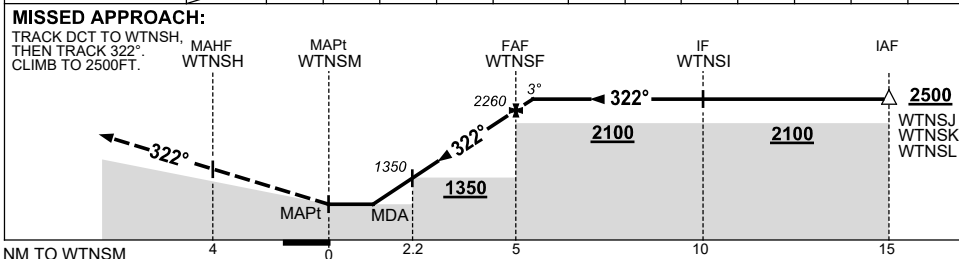

USE QNH

RNP S
WINTON, QLD (YWTN)

8 SEP 2022

NM TO NEXT WPT	WTNSM	1.8	2.2	3	4	WTNSF	0.8					
ALT (3° APCH PATH)		1250	1350	1620	1940	2260	2500					

NOTES

CATEGORY	A	B	C	D
				NOT APPLICABLE
CIRCLING	1250 (612-2.4)		1350 (712-4.0)	
ALTERNATE	(1112-4.4)		(1212-6.0)	

1. MAX IAS:
INITIAL : 210KT.

Changes: MASTS HEIGHTS.

WTNGN02-172