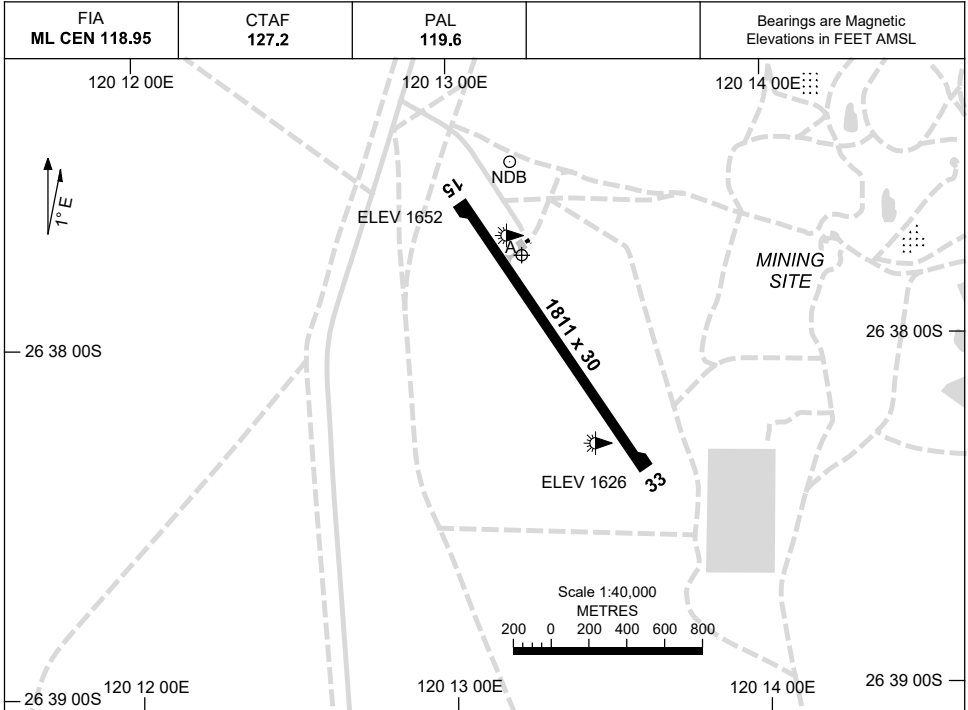

13 JUN 2024

AD ELEV 1652
26 37 45S 120 13 14E

AERODROME CHART
WILUNA, WA (YWLU)

	AERODROME LIGHTING
RWY	TAXIWAY : BLUE EDGE RL : PAL 119.6 , SDBY (MANUAL ACT , 1 HR PN).
15 ¹⁴⁶ ₃₂₆ 33	LIRL LIRL

NOTES

- FIA FREQ 118.95 AVBL IN CIRCUIT.
- AWIS (PHONE) 08 6216 2641

Changes: NOTE 2 REMOVED, Editorial.

WLUA01-179