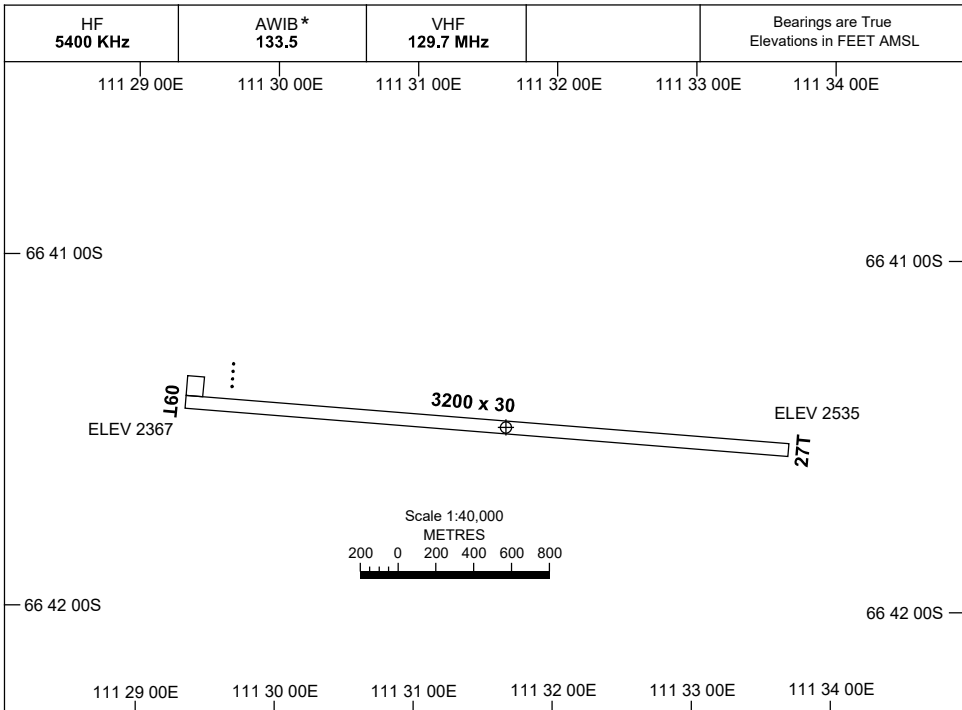

21 MAR 2024

AD ELEV 2543
66 41 29S 111 31 38E

AERODROME CHART
WILKINS RUNWAY, ANTARCTICA (YWKS)

	AERODROME LIGHTING
RWY	RL : NIL
09T <small>094T</small> 274T 27T	PAPI LEFT SIDE 43FT NIL

NOTES

* 1. AWIB PILOT ACTIVATED BY 3 CLICKS/5 SECS.

Changes: FROM SUP H61/23.

WKSAD01-178