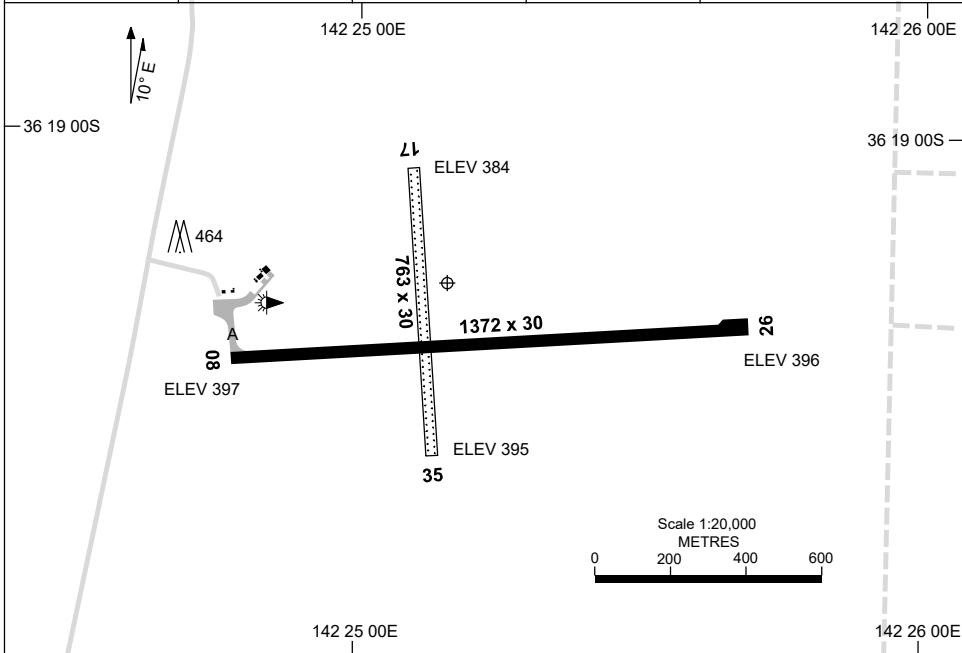

7 SEP 2023

AD ELEV 397
36 19 16S 142 25 10E

AERODROME CHART
WARRACKNABEAL, VIC (YWKB)

FIA ML CEN 125.8	CTAF+AFRU 126.7	AFRU+PAL 126.7		Bearings are Magnetic Elevations in FEET AMSL
---------------------	--------------------	-------------------	--	--

RWY		AERODROME LIGHTING	
		TAXIWAY : BLUE EDGE	
		RL : AFRU+PAL 126.7	
08 ⁰⁷⁶		LIRL	
²⁵⁶ 26		LIRL	
17 ¹⁶⁶		NIL	
³⁴⁶ 35		NIL	

NOTES

1. FIA FREQ 125.8 AVBL CIRCUIT AREA.
2. AWIS (PHONE) 03 8470 3223

Changes: TWY.