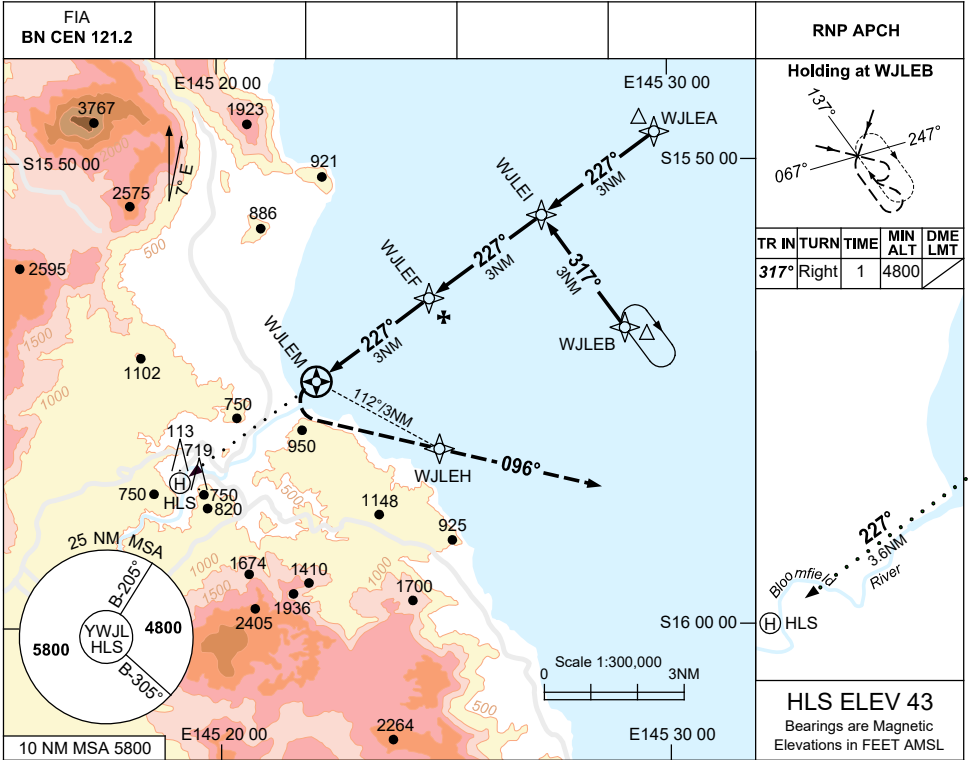

# FOR CASA APPROVED OPERATORS ONLY

USE QNH

RNP 227

24 MAR 2022

WUJAL WUJAL, QLD (YWJL)

NM TO NEXT WPT	WJLEM	0.4	1	2	WJLEF	1	2	WJLEI	1	2	3		
ALT (3.8° APCH PATH)		1350	1600	2000	2400	2800	3200	3600	4000	4400	4800		

## NOTES

<b>CATEGORY</b>	<b>H</b>
GNSS (VAA)	<b>1350 (1307-5.0)</b>
ALTERNATE	NOT APPLICABLE

- KEY LEAD-IN FEATURE IS BLOOMFIELD RIVER.
- COLOUR: SEE SPEC NOTICES.

Changes: CHART TITLE, PBN SPECIFICATION BOX.