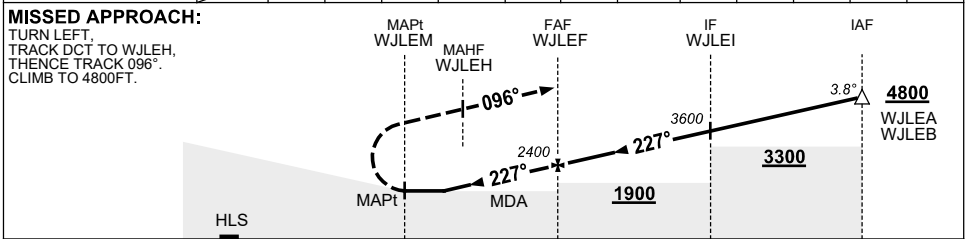

# FOR CASA APPROVED OPERATORS ONLY

USE QNH

RNP 227

24 MAR 2022

WUJAL WUJAL, QLD (YWJL)

NM TO NEXT WPT	WJLEM	0.4	1	2	WJLEF	1	2	WJLEI	1	2	3		
ALT (3.8° APCH PATH)		1350	1600	2000	2400	2800	3200	3600	4000	4400	4800		

## NOTES

<b>CATEGORY</b>	<b>H</b>
GNSS (VAA)	<b>1350 (1307-5.0)</b>
ALTERNATE	NOT APPLICABLE

- KEY LEAD-IN FEATURE IS BLOOMFIELD RIVER.
- COLOUR: SEE SPEC NOTICES.

Changes: CHART TITLE, PBN SPECIFICATION BOX.