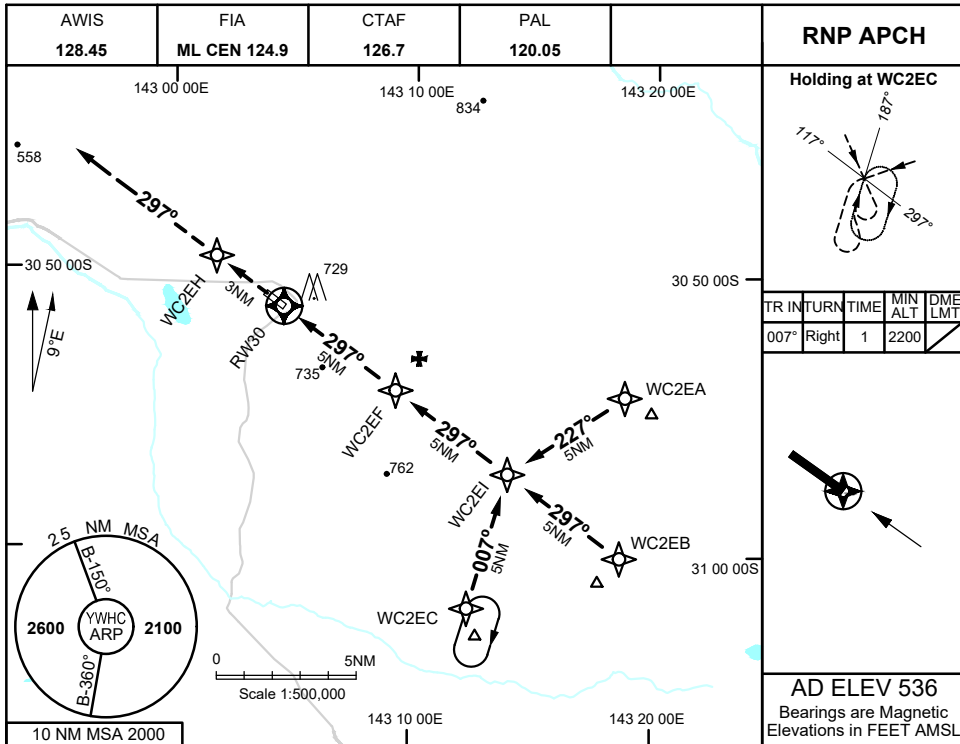

1 DEC 2022

NM TO NEXT WPT	RW30	1.7	2	3	4	WC2EF	0.1					
ALT (3° APCH PATH)		1130	1220	1540	1860	2170	2200					

CATEGORY	A	B	C	D
LNAV	1130 (594 - 3.4)			NOT APPLICABLE
CIRCLING	1270 (734 - 2.4)		1370 (834 - 4.0)	
ALTERNATE	(1234 - 4.4)		(1334 - 6.0)	

NOTES
1. MAX IAS:
INITIAL : 210KTS

Changes: CHART TITLE, WPT IDENTs, Editorial

WHCGN02-173