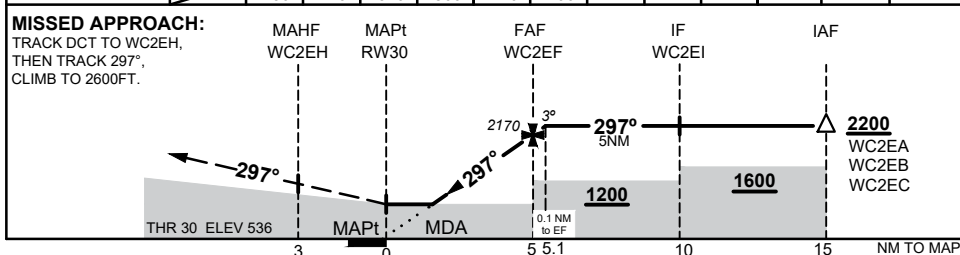

1 DEC 2022

NM TO NEXT WPT	RW30	1.7	2	3	4	WC2EF	0.1					
ALT (3° APCH PATH)		1130	1220	1540	1860	2170	2200					

CATEGORY	A	B	C	D
LNAV	1130 (594 - 3.4)			NOT APPLICABLE
CIRCLING	1270 (734 - 2.4)		1370 (834 - 4.0)	
ALTERNATE	(1234 - 4.4)		(1334 - 6.0)	

NOTES
1. MAX IAS:
INITIAL : 210KTS

Changes: CHART TITLE, WPT IDENTs, Editorial

WHCGN02-173