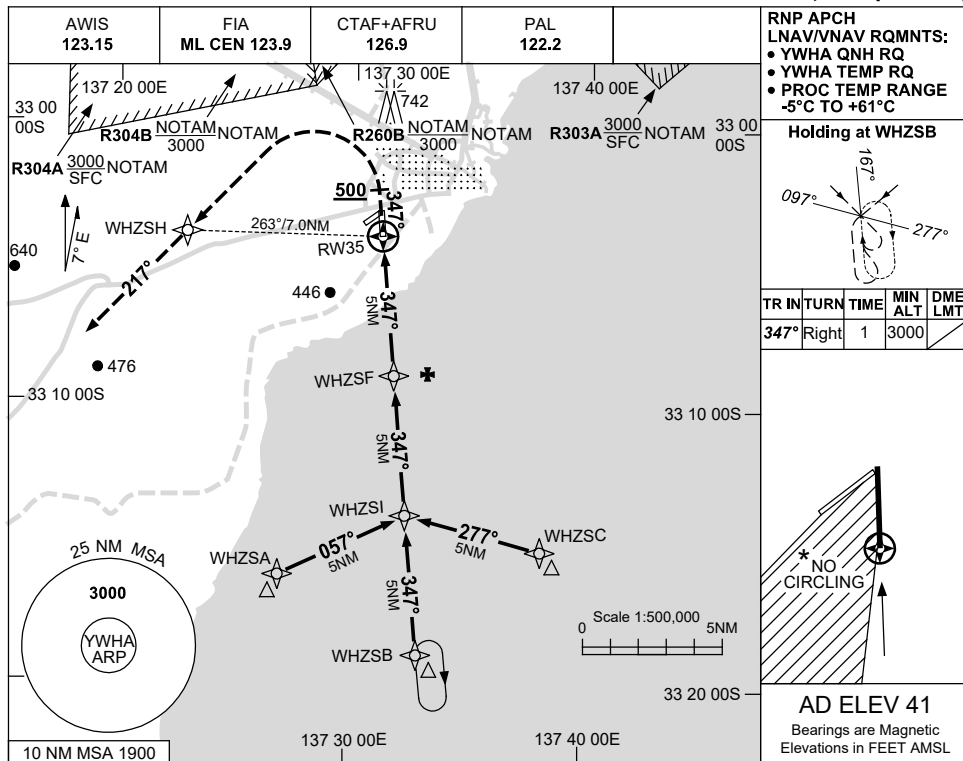

USE QNH

RNP RWY 35
WHYALLA, SA (YWHA)

1 DEC 2022

NOTES

CATEGORY	A	B	C	D
LNAV/VNAV		390 (364-2.0)		NOT APPLICABLE
LNAV		550 (524-3.0)		
CIRCLING *	710 (669-2.4)		1240 (1199-4.0)	
ALTERNATE	(1169-4.4)		(1699-6.0)	

- MAX IAS: INITIAL : 210KT. MAP TURN: 200KT.
- *2. NO CIRCLING IN SECTOR WEST OF RWY 17/35 AND STH OF RWY 05/23.

Changes: CHART TITLE, PBN SPECIFICATION BOX.

WHAGN02-173