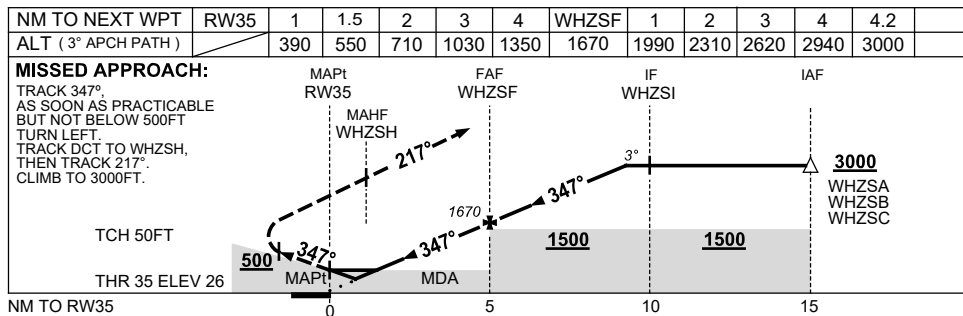

USE QNH

RNP RWY 35
WHYALLA, SA (YWHA)

1 DEC 2022

NOTES

CATEGORY	A	B	C	D
LNAV/VNAV		390 (364-2.0)		NOT APPLICABLE
LNAV		550 (524-3.0)		
CIRCLING *	710 (669-2.4)		1240 (1199-4.0)	
ALTERNATE	(1169-4.4)		(1699-6.0)	

- MAX IAS: INITIAL : 210KT. MAP TURN: 200KT.
- *2. NO CIRCLING IN SECTOR WEST OF RWY 17/35 AND STH OF RWY 05/23.

Changes: CHART TITLE, PBN SPECIFICATION BOX.

WHAGN02-173