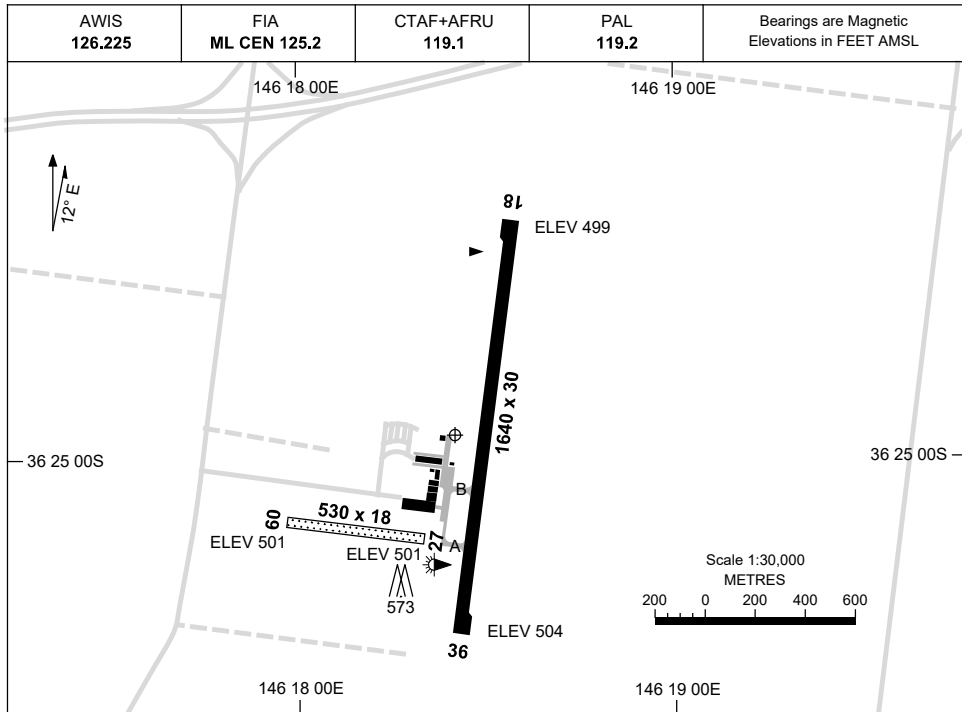

30 NOV 2023

AD ELEV 504
36 24 57S 146 18 25E

AERODROME CHART
WANGARATTA, VIC (YWGT)

	AERODROME LIGHTING
RWY	TAXIWAY : BLUE EDGE RL : PAL 119.2
18 ¹⁷⁷	LIRL
357 36	LIRL
09 ⁰⁸⁶	NIL
266 27	NIL

NOTES

1. FIA FREQ 125.2 AVBL CIRCUIT AREA.

Changes: THR ELEV, TWY, TERMINAL BUILDINGS, Editorial.

WGTD01-177