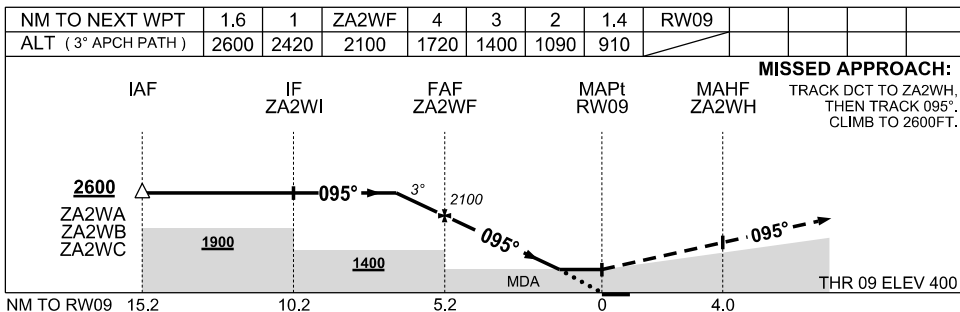

**USE QNH
PORT HEDLAND / WODGINA, WA (YWGA)**

30 NOV 2023

RNP RWY 09

NOTES

- MAX IAS : INITIAL : 210KT
- NO CIRCLING SOUTH OF RWY 09/27

CATEGORY	A	B	C	D
LNAV	910 (510-3.0)			NOT APPLICABLE
CIRCLING *	1010 (600-2.4)		1110 (700-4.0)	
ALTERNATE	(1100-4.4)		(1200-6.0)	

Changes: CHART TITLE, WPT IDENT, EDITORIAL

WGAGN01-177