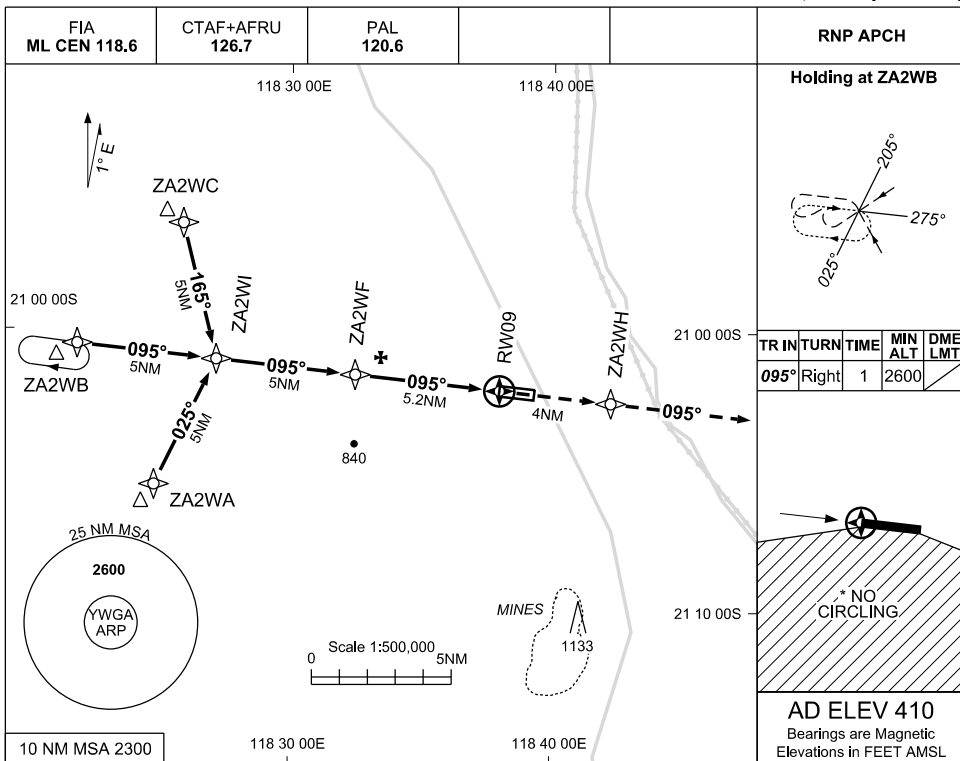

**USE QNH
PORT HEDLAND / WODGINA, WA (YWGA)**

30 NOV 2023

RNP RWY 09

NOTES

- MAX IAS : INITIAL : 210KT
- NO CIRCLING SOUTH OF RWY 09/27

CATEGORY	A	B	C	D
LNAV	910 (510-3.0)			NOT APPLICABLE
CIRCLING *	1010 (600-2.4)		1110 (700-4.0)	
ALTERNATE	(1100-4.4)		(1200-6.0)	

Changes: CHART TITLE, WPT IDENT, EDITORIAL

WGAGN01-177