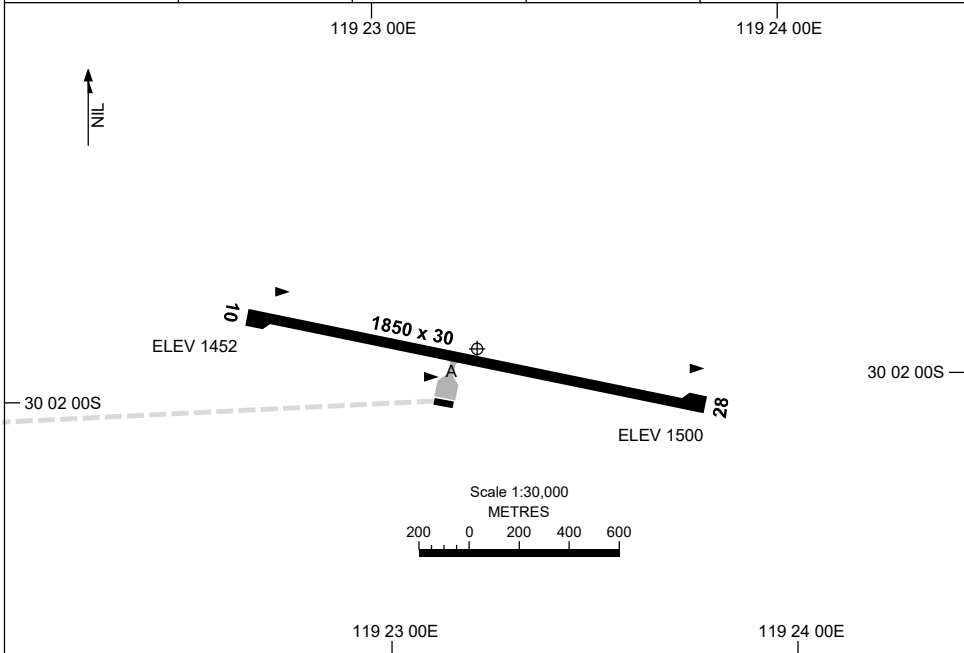

5 SEP 2024

AD ELEV 1502
30 01 55S 119 23 14E

AERODROME CHART
WINDARLING, WA (YWDG)

FIA ML CEN 123.4	CTAF + AFRU 126.7			Bearings are Magnetic Elevations in FEET AMSL
---------------------	----------------------	--	--	--

	AERODROME LIGHTING
RWY	RL : PTBL (EMERG ONLY, 90 MIN PN)
10 ¹⁰³	PTBL
²⁸³ 28	PTBL

NOTES

Changes: RWY 10 THR ELEV.

WDGAD01-180