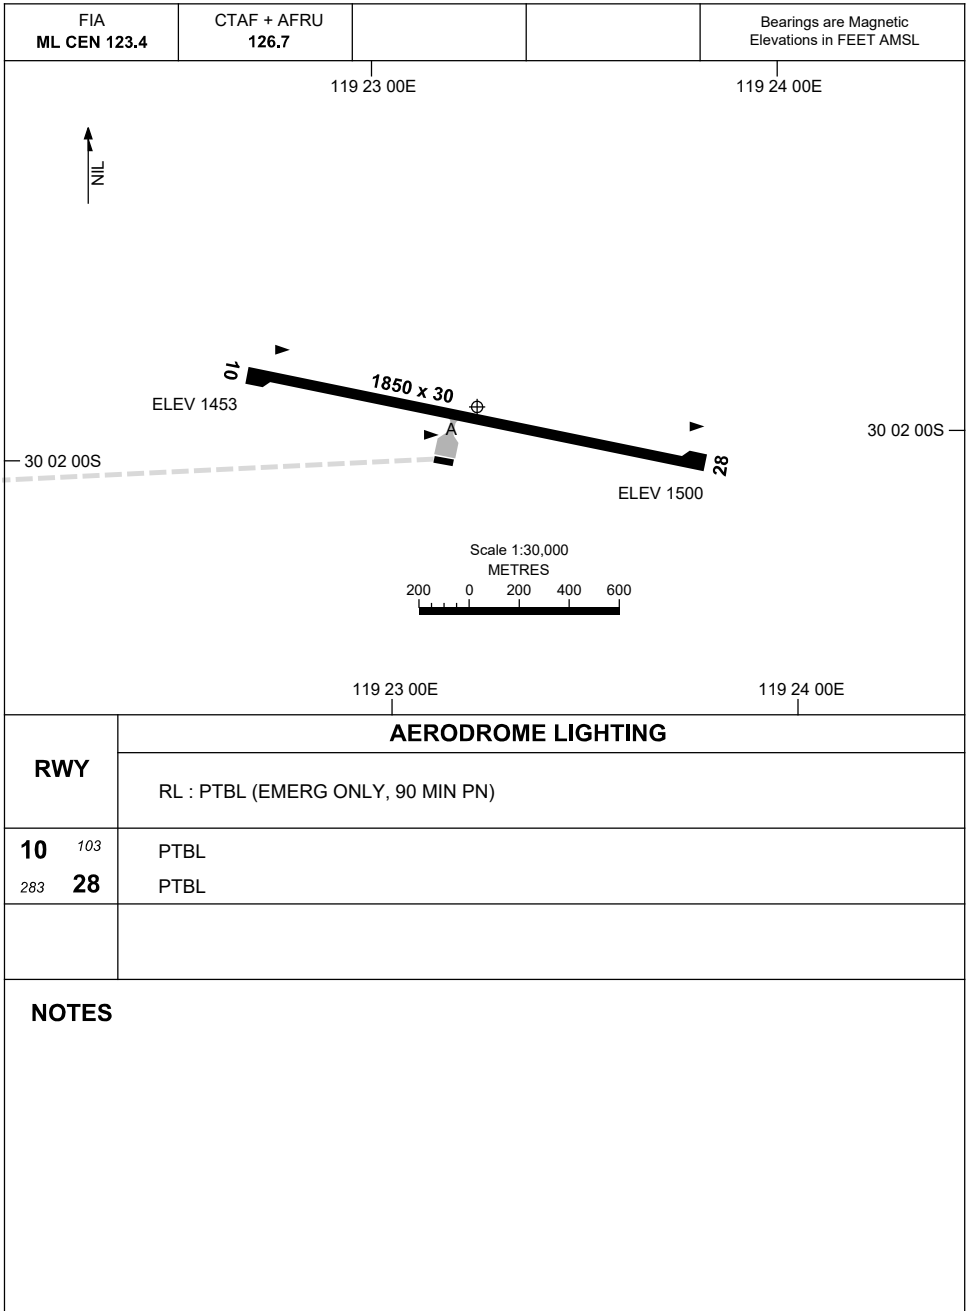

15 JUN 2023

AD ELEV 1502
30 01 55S 119 23 14E

AERODROME CHART
WINDARLING, WA (YWDG)

Changes: TERMINAL BUILDING.

WDGAD01-175