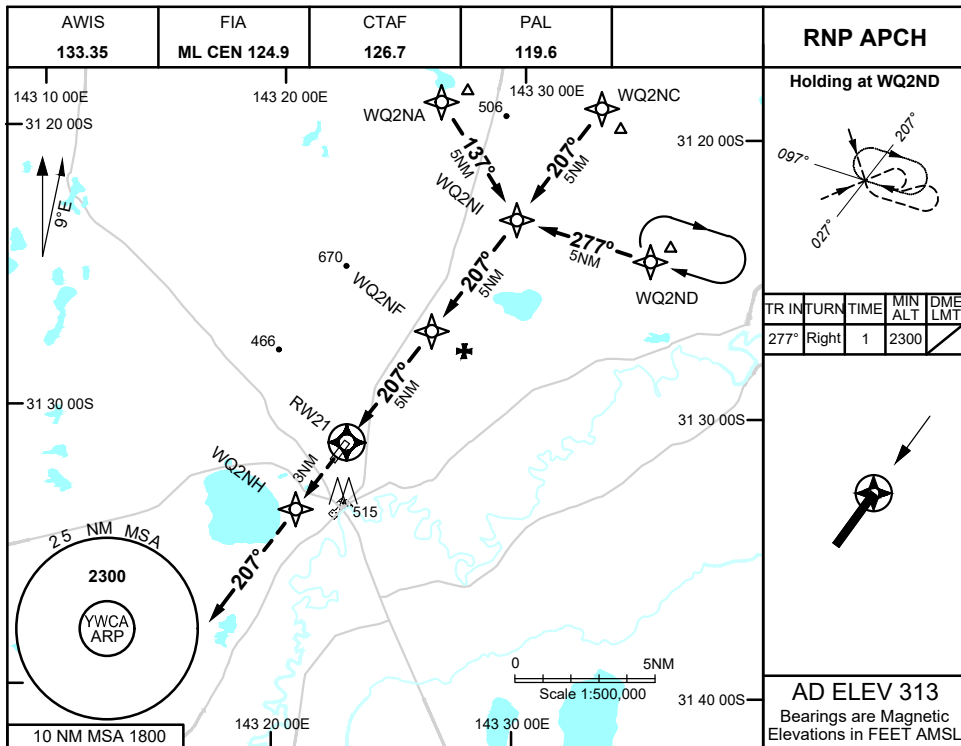

1 DEC 2022

NM TO NEXT WPT	RW21	1.5	2	3	4	WQ2NF	1	1.1				
ALT (3° APCH PATH)		830	990	1310	1630	1950	2270	2300				

CATEGORY	A	B	C	D
LNAV	830 (524 - 3.0)			NOT APPLICABLE
CIRCLING	920 (607 - 2.4)		1100 (787 - 4.0)	
ALTERNATE	(1107 - 4.4)		(1287 - 6.0)	

NOTES
1. MAX IAS:
INITIAL : 210KTS

Changes: CHART TITLE, WPT IDENTs, Editorial

WCAGN02-173