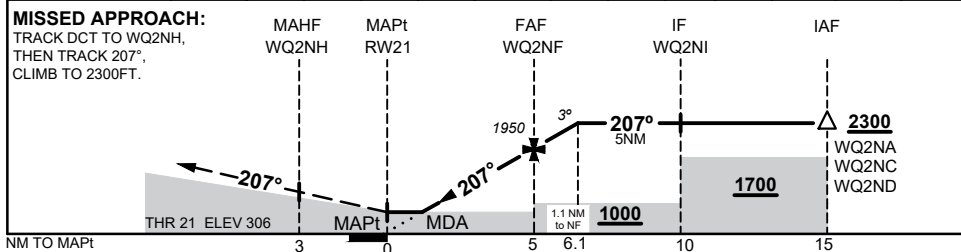

1 DEC 2022

NM TO NEXT WPT	RW21	1.5	2	3	4	WQ2NF	1	1.1				
ALT (3° APCH PATH)		830	990	1310	1630	1950	2270	2300				

CATEGORY	A	B	C	D
LNAV	830 (524 - 3.0)			NOT APPLICABLE
CIRCLING	920 (607 - 2.4)		1100 (787 - 4.0)	
ALTERNATE	(1107 - 4.4)		(1287 - 6.0)	

NOTES
1. MAX IAS:
INITIAL : 210KTS

Changes: CHART TITLE, WPT IDENTs, Editorial

WCAGN02-173