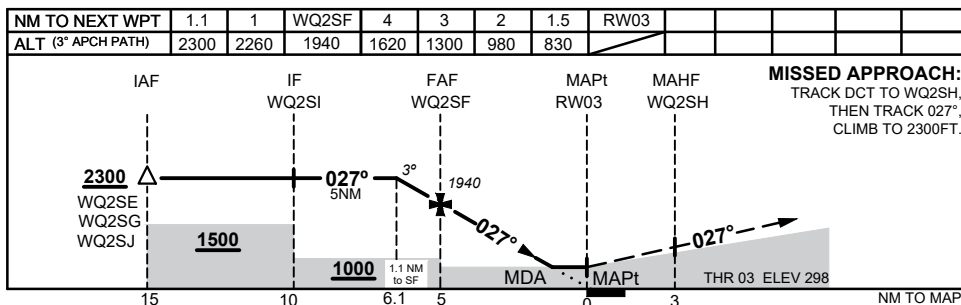

1 DEC 2022

CATEGORY	A	B	C	D
LNAV	<b>830 (532 - 3.0)</b>			NOT APPLICABLE
CIRCLING	<b>920 (607 - 2.4)</b>		<b>1100 (787 - 4.0)</b>	
ALTERNATE	(1107 - 4.4)		(1287 - 6.0)	

**NOTES**  
1. MAX IAS:  
INITIAL : 210KTS

Changes: CHART TITLE, WPT IDENTs, Editorial

WCAGN01-173