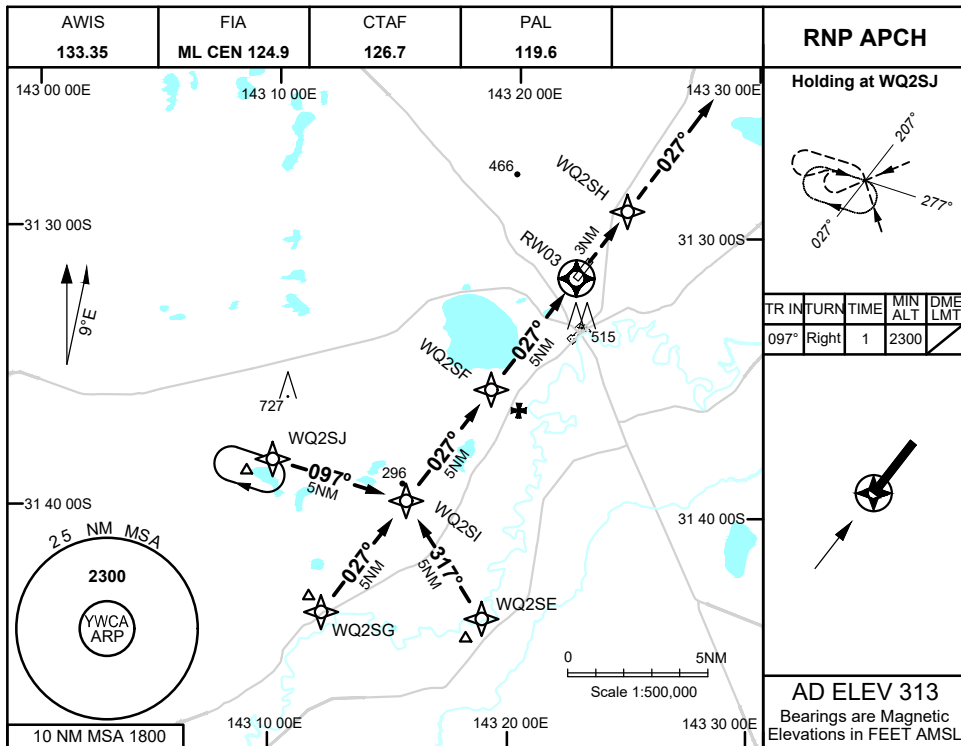

1 DEC 2022

CATEGORY	A	B	C	D
LNAV	<b>830 (532 - 3.0)</b>			NOT APPLICABLE
CIRCLING	<b>920 (607 - 2.4)</b>		<b>1100 (787 - 4.0)</b>	
ALTERNATE	(1107 - 4.4)		(1287 - 6.0)	

**NOTES**  
1. MAX IAS:  
INITIAL : 210KTS

Changes: CHART TITLE, WPT IDENTs, Editorial

WCAGN01-173