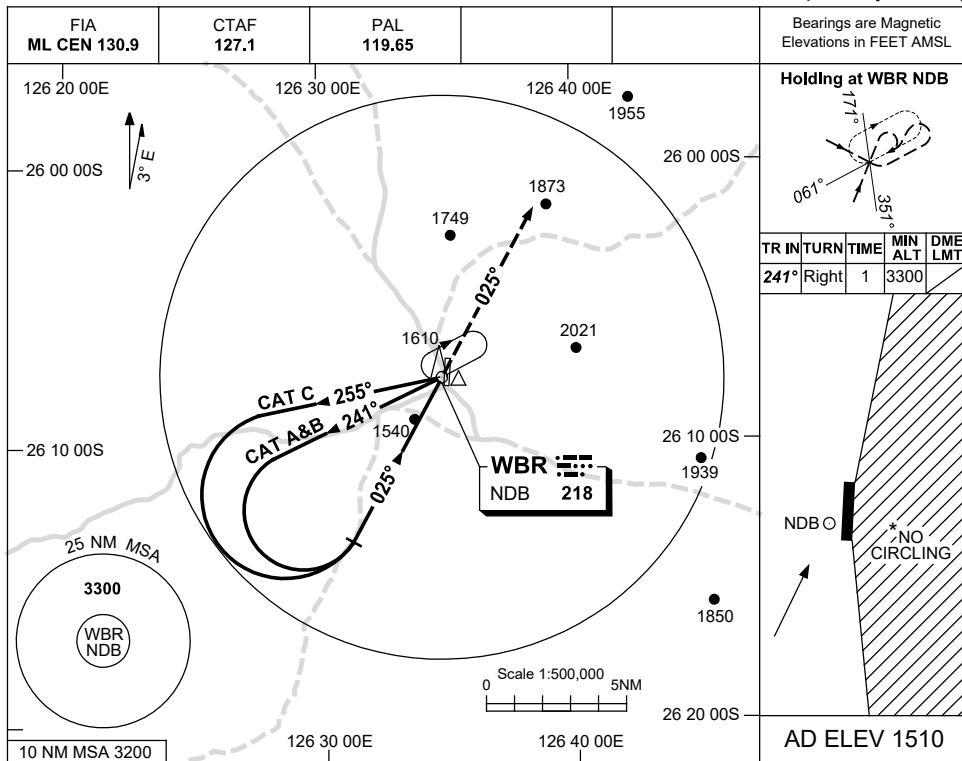

USE QNH

NDB-A

21 MAR 2024

WARBURTON, WA (YWBR)

DME DIST	NOT APPLICABLE									
ALT										

NOTES

CATEGORY	A	B	C	D
				NOT APPLICABLE
CIRCLING *	2180 (670-2.4)		2400 (890-4.0)	
ALTERNATE	(1170-4.4)		(1390-6.0)	

1. MAX IAS:
INITIAL : 210KT.
- *2. NO CIRCLING EAST OF RWY 18/36.
3. AWIS (PHONE)
08 6216 2640

Changes: MAG TRACKS.

WBRNB01-178