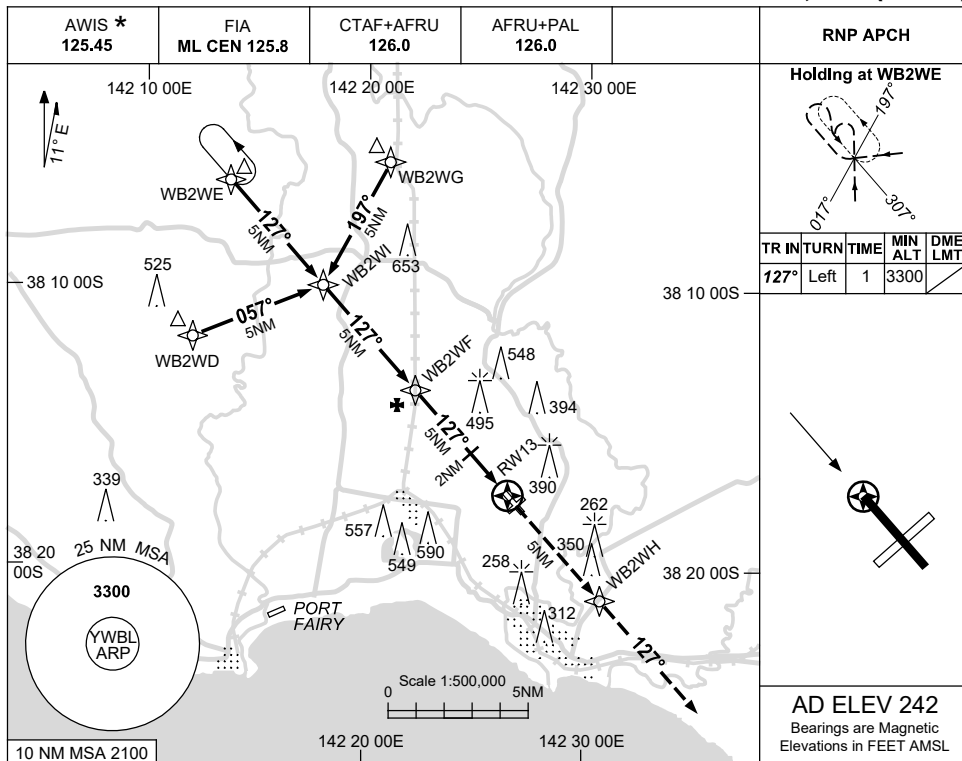

USE QNH

RNP RWY 13

7 SEP 2023

WARRNAMBOOL, VIC (YWBL)

NM TO NEXT WPT	4.4	4	3	2	1	WB2WF	4	3	2	1.4	RW13
ALT (3° APCH PATH)	3300	3160	2840	2520	2200	1880	1570	1250	930	750	

**NOTES**

CATEGORY	A	B	C	D
LNAV	<b>750 (508-2.9)</b>			<b>NOT APPLICABLE</b>
CIRCLING	<b>840 (598-2.4)</b>		<b>1090 (848-4.0)</b>	
ALTERNATE	<b>(1098-4.4)</b>		<b>(1348-6.0)</b>	

1. MAX IAS:  
INITIAL : 210KT.
- \* 2. AWIS 125.45 REQ  
1SEC PULSE TO ACT.

Changes: MINIMUM ALT, VIS, WPT NAMING, Editorial.

WBLGN02-176