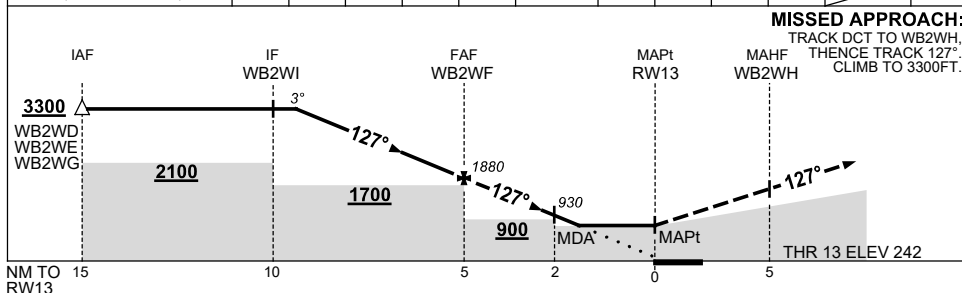

USE QNH

RNP RWY 13

7 SEP 2023

WARRNAMBOOL, VIC (YWBL)

NM TO NEXT WPT	4.4	4	3	2	1	WB2WF	4	3	2	1.4	RW13
ALT (3° APCH PATH)	3300	3160	2840	2520	2200	1880	1570	1250	930	750	

**NOTES**

CATEGORY	A	B	C	D
LNAV	<b>750 (508-2.9)</b>			<b>NOT APPLICABLE</b>
CIRCLING	<b>840 (598-2.4)</b>		<b>1090 (848-4.0)</b>	
ALTERNATE	<b>(1098-4.4)</b>		<b>(1348-6.0)</b>	

1. MAX IAS:  
INITIAL : 210KT.
- \* 2. AWIS 125.45 REQ  
1SEC PULSE TO ACT.

Changes: MINIMUM ALT, VIS, WPT NAMING, Editorial.

WBLGN02-176