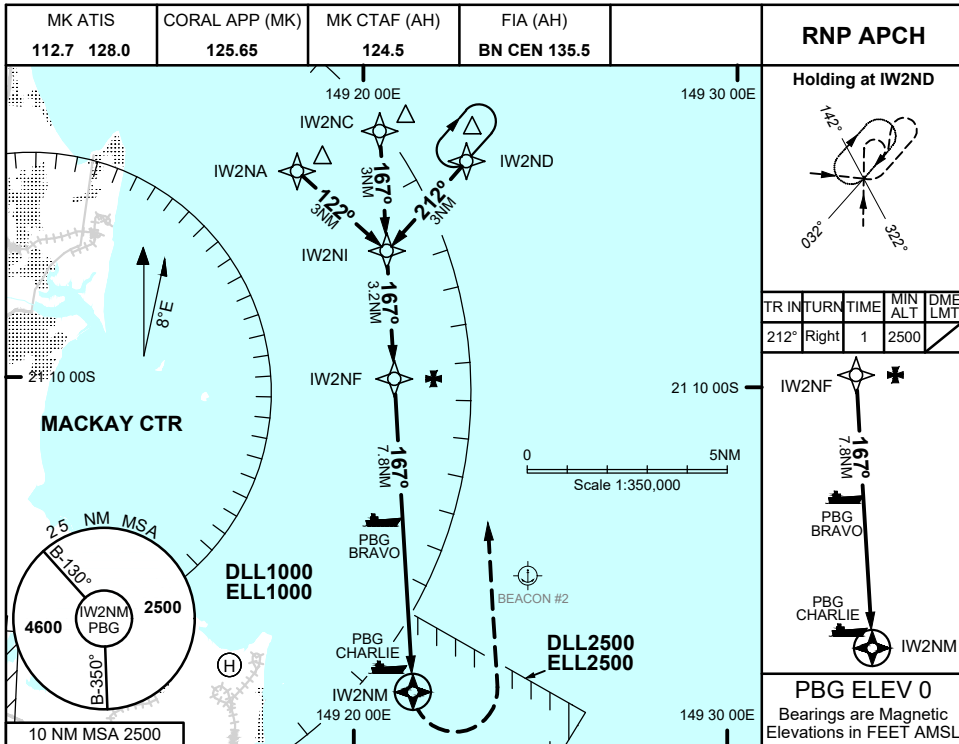

FOR CASA APPROVED OPERATORS ONLY

USE QNH

RNP 167

1 DEC 2022

VICTOR ISLAND WEST, QLD (YVIW)

NM TO NEXT WPT	2.8	2	1	IW2NF	7	6	5	4.8	4.6	IW2NM		
ALT (3° APCH PATH)	2500	2240	1920	1600	1350	1030	710	630	570			

NOTES

- MAPt LOCATED 1.4 NM FROM PBG CHARLIE (S21 17 21, E149 23 00)
- CAUTION: REMOTE ALTIMETER SETTING SOURCE YBMK.
- CAUTION: PROCEDURE IS OVERLAID BY PROCEDURES AT YBMK. AIRCRAFT SEPARATION NOT ASSURED.