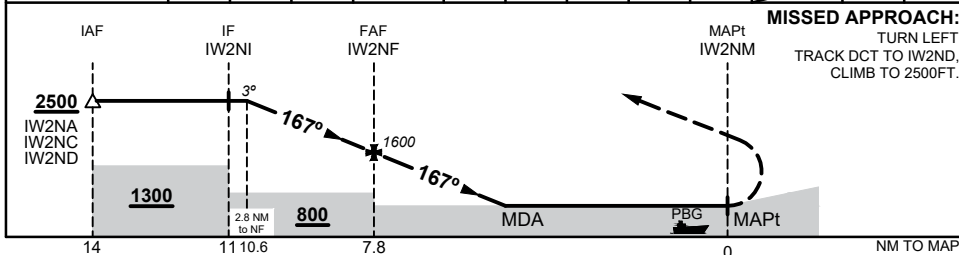

FOR CASA APPROVED OPERATORS ONLY

USE QNH

RNP 167

1 DEC 2022

VICTOR ISLAND WEST, QLD (YVIW)

NM TO NEXT WPT	2.8	2	1	IW2NF	7	6	5	4.8	4.6	IW2NM		
ALT (3° APCH PATH)	2500	2240	1920	1600	1350	1030	710	630	570			

NOTES

- MAPt LOCATED 1.4 NM FROM PBG CHARLIE (S21 17 21, E149 23 00)
- CAUTION: REMOTE ALTIMETER SETTING SOURCE YBMK.
- CAUTION: PROCEDURE IS OVERLAID BY PROCEDURES AT YBMK. AIRCRAFT SEPARATION NOT ASSURED.