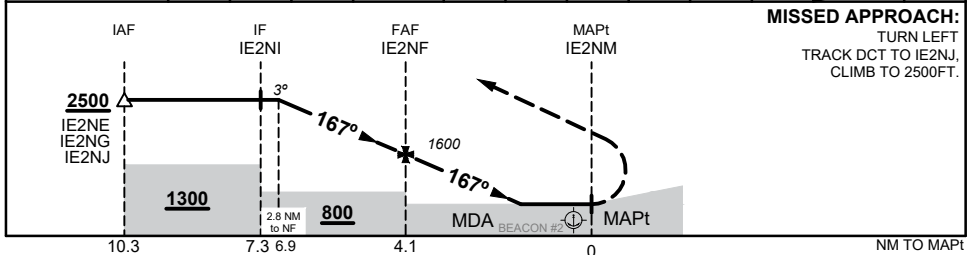

### NOTES

1. MAPt LOCATED 0.5 NM FROM BEACON #2 (S21 14 48, E149 24 36)
2. CAUTION: REMOTE ALTIMETER SETTING SOURCE YBMK.
3. CAUTION: PROCEDURE IS OVERLAID BY PROCEDURES AT YBMK. AIRCRAFT SEPARATION NOT ASSURED.