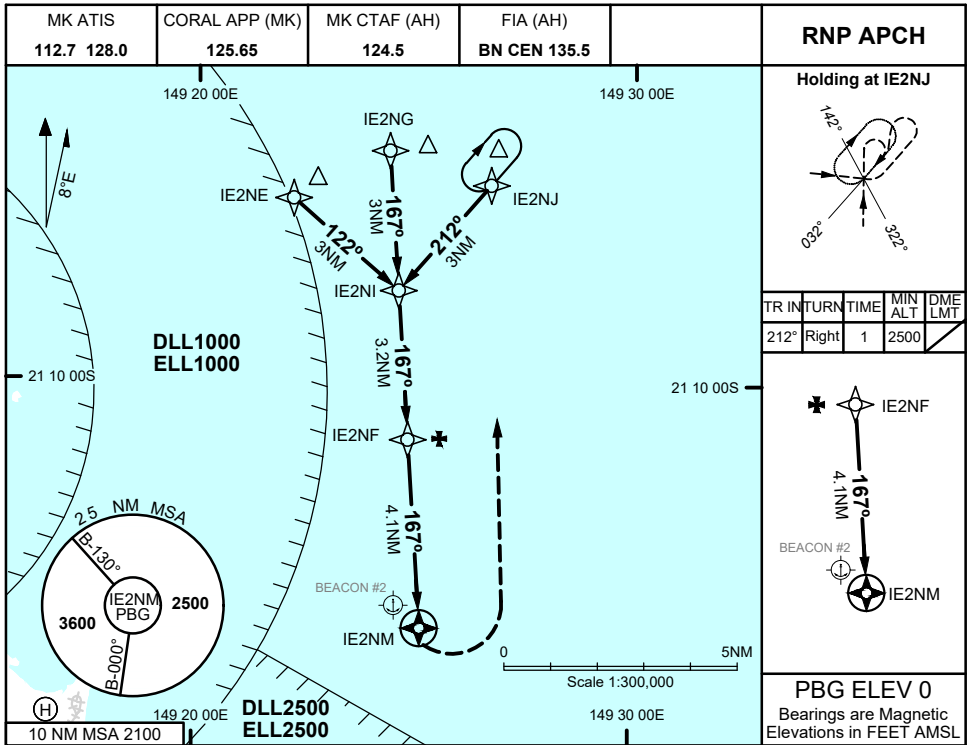

# FOR CASA APPROVED OPERATORS ONLY

USE QNH

RNP 167

1 DEC 2022

## VICTOR ISLAND EAST, QLD (YVIE)

NM TO NEXT WPT	2.8	2	1	IE2NF	4	3	2	1.1	1	0.9	IE2NM	
ALT (3° APCH PATH)	2500	2240	1920	1600	1570	1250	930	630	610	580		

### NOTES

1. MAPt LOCATED 0.5 NM FROM BEACON #2 (S21 14 48, E149 24 36)
2. CAUTION: REMOTE ALTIMETER SETTING SOURCE YBMK.
3. CAUTION: PROCEDURE IS OVERLAID BY PROCEDURES AT YBMK. AIRCRAFT SEPARATION NOT ASSURED.