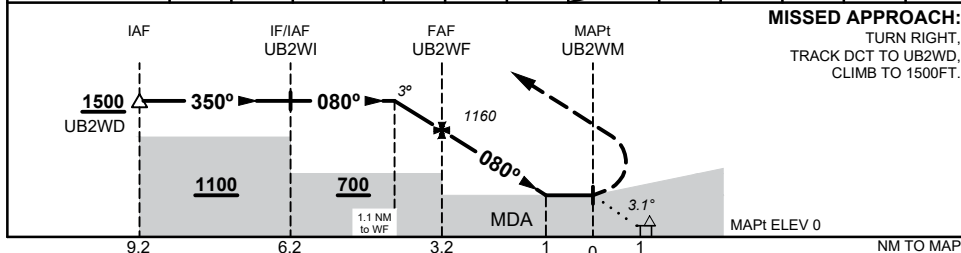

FOR CASA APPROVED OPERATORS ONLY

USE QNH

RNP 080

30 NOV 2023

BARRACOUTA PLATFORM, VIC (YUTA)

NM TO NEXT WPT	1.1	1	UB2WF	3	2	1	UB2WM						
ALT (3° APCH PATH)	1500	1480	1160	1100	780	460							

NOTES

- MAX IAS:
INITIAL, INTERMEDIATE: 120KT
FINAL, MISSED APP: 90KT
- KEY LEAD IN FEATURES:
PLATFORM AT HLS
- *3. MDH BASED ON MAPt ELEV