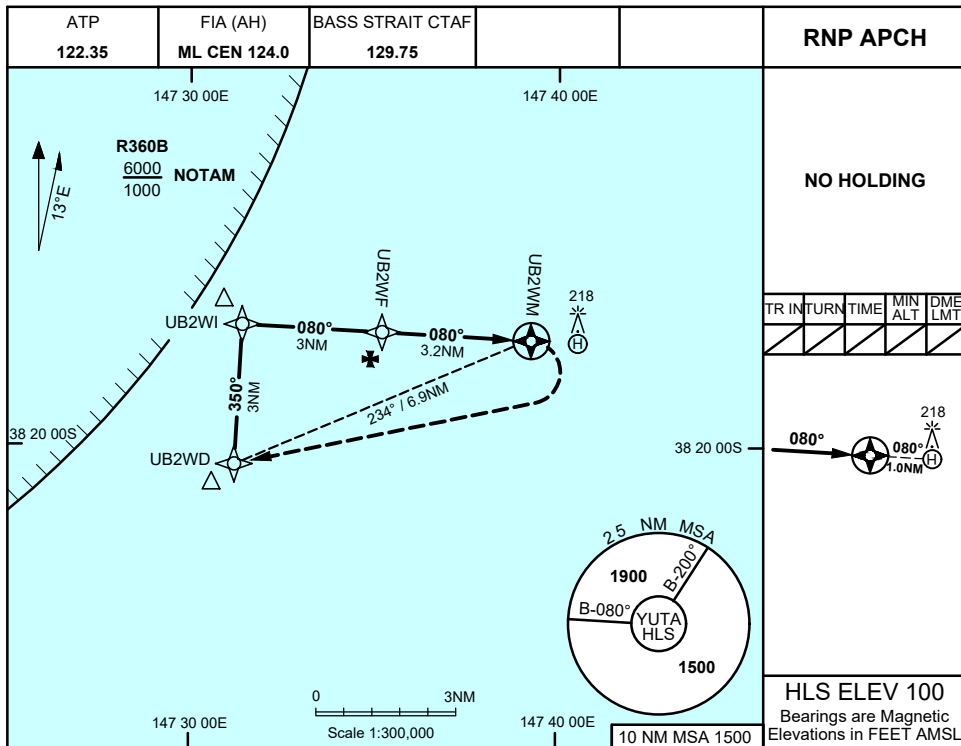

FOR CASA APPROVED OPERATORS ONLY

USE QNH

RNP 080

30 NOV 2023

BARRACOUTA PLATFORM, VIC (YUTA)

NM TO NEXT WPT	1.1	1	UB2WF	3	2	1	UB2WM						
ALT (3° APCH PATH)	1500	1480	1160	1100	780	460							

NOTES

- MAX IAS:
INITIAL, INTERMEDIATE: 120KT
FINAL, MISSED APP: 90KT
- KEY LEAD IN FEATURES:
PLATFORM AT HLS
- *3. MDH BASED ON MAPt ELEV

CATEGORY	H
LNAV (NON-VAA, 4.2% MAP), AREA QNH	460 (460* - 1.9)
ALTERNATE	N/A

Changes: R360B

UTAGN01-177

FOR CASA APPROVED OPERATORS ONLY