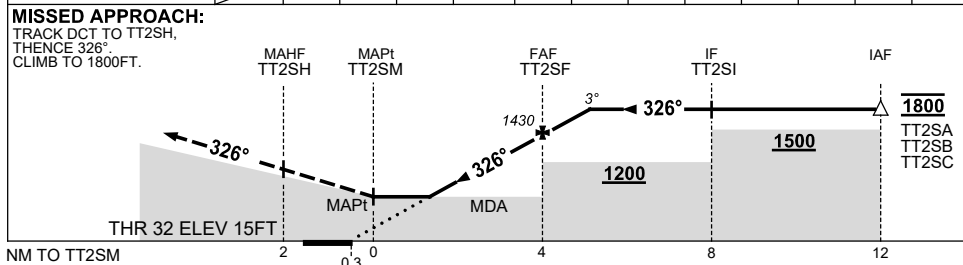

USE QNH

RNP RWY 32

8 SEP 2022

TROUGHTON ISLAND, WA (YTTI)

NM TO NEXT WPT	TT2SM	1.3	2	3	TT2SF	1	1.2				
ALT (3° APCH PATH)		550	790	1110	1430	1750	1800				

NOTES

CATEGORY	A	B	C	D
LNAV	550 (535-3.0)		NOT APPLICABLE	
CIRCLING	620 (593-2.4)			
ALTERNATE	(1093-4.4)			