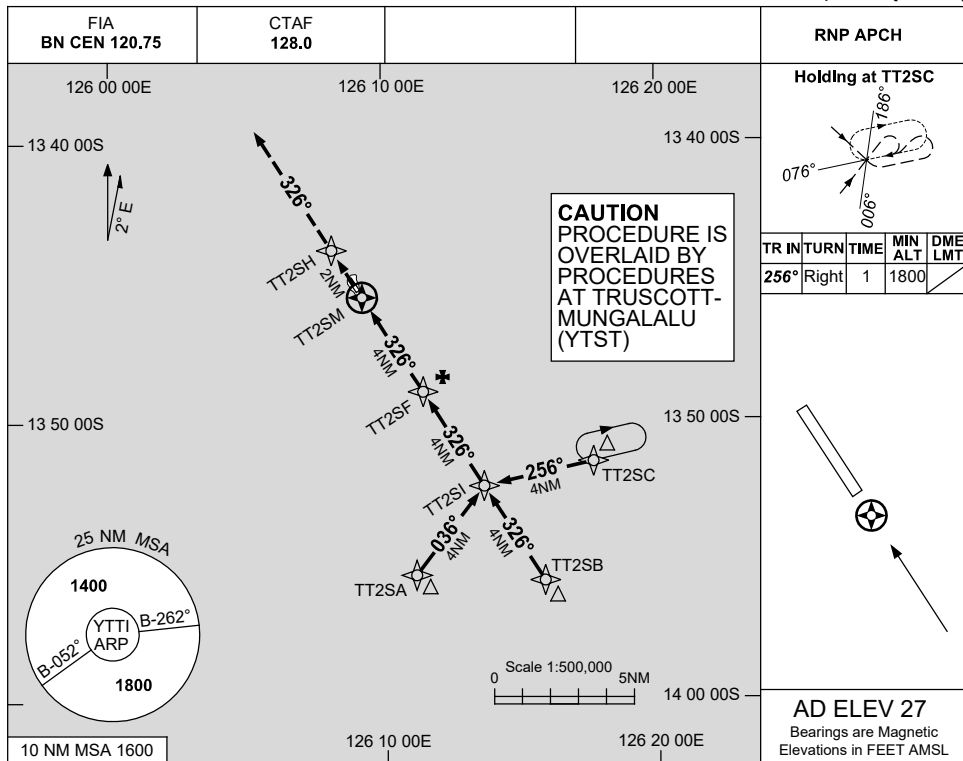

USE QNH

RNP RWY 32

8 SEP 2022

TROUGHTON ISLAND, WA (YTTI)

NM TO NEXT WPT	TT2SM	1.3	2	3	TT2SF	1	1.2				
ALT (3° APCH PATH)		550	790	1110	1430	1750	1800				

NOTES

CATEGORY	A	B	C	D
LNAV	550 (535-3.0)		NOT APPLICABLE	
CIRCLING	620 (593-2.4)			
ALTERNATE	(1093-4.4)			

Changes: CHART TITLE, PBN SPECIFICATION BOX.

TTIGN02-172