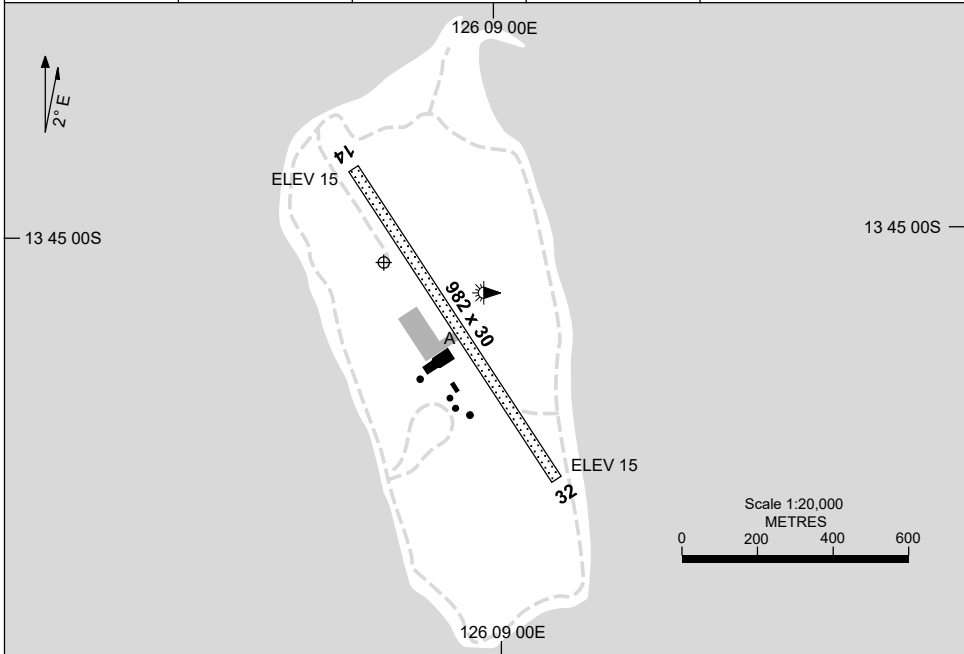

8 SEP 2022

AD ELEV 27
13 45 06S 126 08 54E

AERODROME CHART
TROUGHTON ISLAND, WA (YTTI)

FIA BN CEN 120.75	CTAF 128.0		Bearings are Magnetic Elevations in FEET AMSL
----------------------	---------------	--	--

RWY	AERODROME LIGHTING	
		TAXIWAY : RL : MAN , EMERG ONLY
14 ¹⁴⁶	LIRL	
326 32	LIRL	

NOTES

1. FIA FREQ 120.75 AVBL FL400.

Changes: TWY A DESIGNATOR, NOTES.

TTIAD01-172