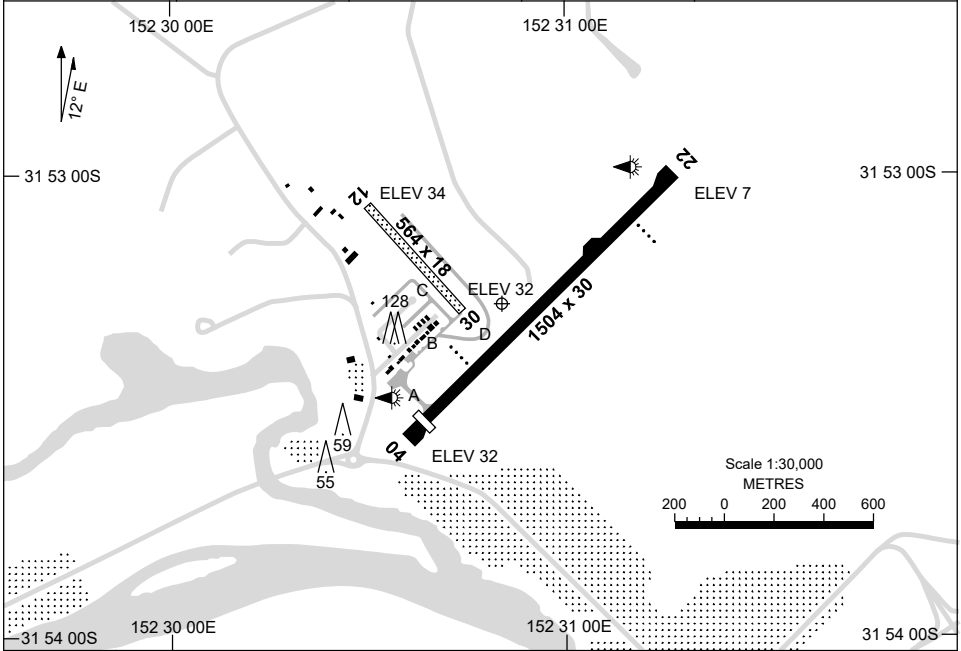

16 JUN 2022

AD ELEV 38
31 53 19S 152 30 50E

AERODROME CHART
TAREE, NSW (YTRE)

FIA BN CEN 120.55	CTAF 118.1	PAL+AA 122.4	Bearings are Magnetic Elevations in FEET AMSL
----------------------	---------------	-----------------	--

RWY		AERODROME LIGHTING
		TAXIWAY : BLUE EDGE RL : PAL+AA 122.4 , SDBY (15 SEC)
04 ⁰³³		PAPI 3.0° 40FT LIRL
²⁷³ 22		PAPI 3.0° 40FT LIRL
12 ¹²⁵		NIL
³⁰⁵ 30		NIL

NOTES

1. AWIS (PHONE) 02 9353 6452
2. FIA FREQ 120.55 ON GROUND COMMS UNRELIABLE.

Changes: PAL+AA.

TREAD01-171