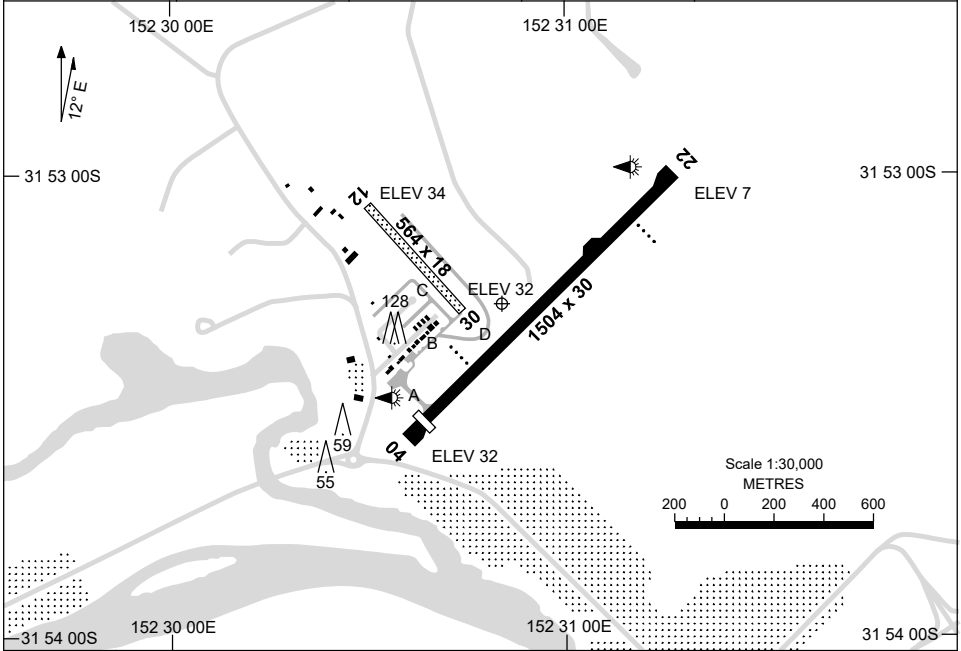

16 JUN 2022

AD ELEV 38
31 53 19S 152 30 50E

AERODROME CHART
TAREE, NSW (YTRE)

FIA BN CEN 120.55	CTAF 118.1	PAL+AA 122.4	Bearings are Magnetic Elevations in FEET AMSL
----------------------	---------------	-----------------	--------------------------------------------------

RWY		AERODROME LIGHTING
		TAXIWAY : BLUE EDGE RL : PAL+AA 122.4 , SDBY (15 SEC)
04 ⁰³³		PAPI 3.0° 40FT LIRL
²¹³ 22		PAPI 3.0° 40FT LIRL
12 ¹²⁵		NIL
³⁰⁵ 30		NIL

NOTES

1. AWIS (PHONE) 02 9353 6452
2. FIA FREQ 120.55 ON GROUND COMMS UNRELIABLE.

Changes: PAL+AA.

TREAD01-171