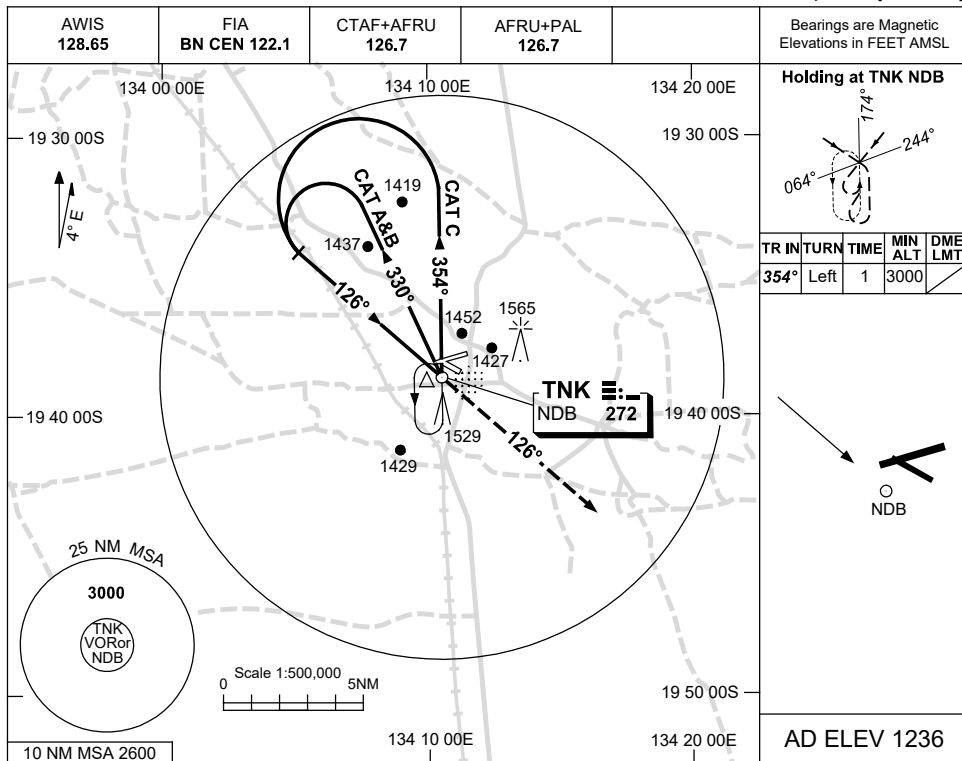

USE QNH

NDB-A

16 JUN 2022

TENNANT CREEK, NT (YTNK)

DME DIST	NOT APPLICABLE			
ALT				

NOTES

- MAX IAS: INITIAL : 210KT.

CATEGORY	A	B	C	D
CIRCLING	1980 (744-2.4)	2080 (844-4.0)	NOT APPLICABLE	
ALTERNATE	(1244-4.4)	(1344-6.0)		

Changes: MINIMAS, NOTES.

TNKNB01-171