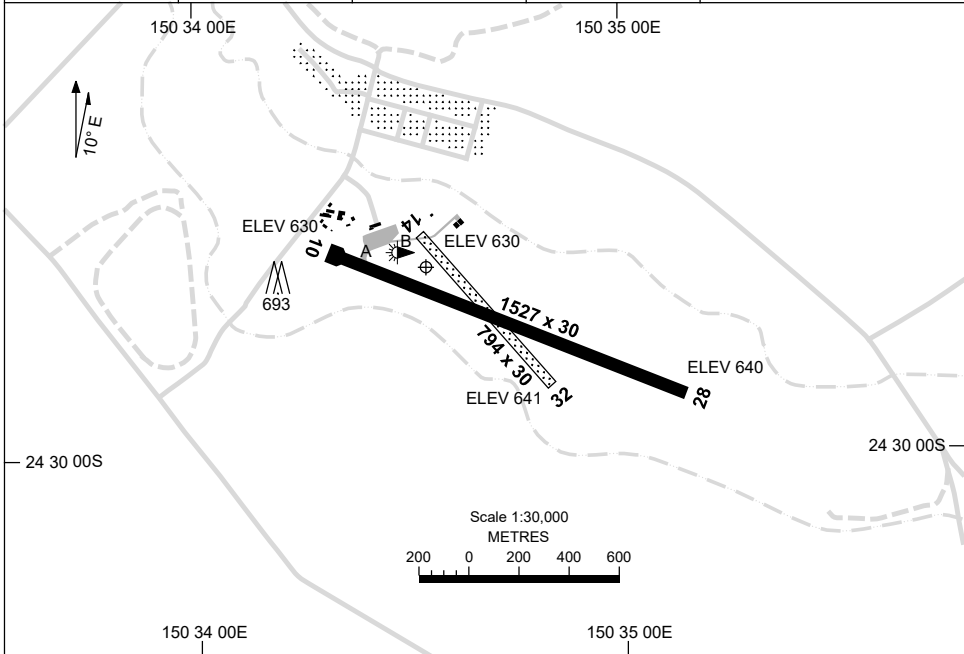

30 NOV 2023

AD ELEV 644
24 29 38S 150 34 34E

AERODROME CHART
THANGOOL, QLD (YTNG)

AWIS 134.05	FIA BN CEN 119.55	CTAF+AFRU 126.7	AFRU+PAL 126.7	Bearings are Magnetic Elevations in FEET AMSL
----------------	----------------------	--------------------	-------------------	--

RWY	AERODROME LIGHTING	
		TAXIWAY : BLUE EDGE
10 ¹⁰²	LIRL	
282 28	LIRL	
14 ¹³⁰		
310 32		

NOTES

1. FIA FREQ 119.55 AVBL IN CIRCUIT AREA.

Changes: NOTES.

TNGAD01-177