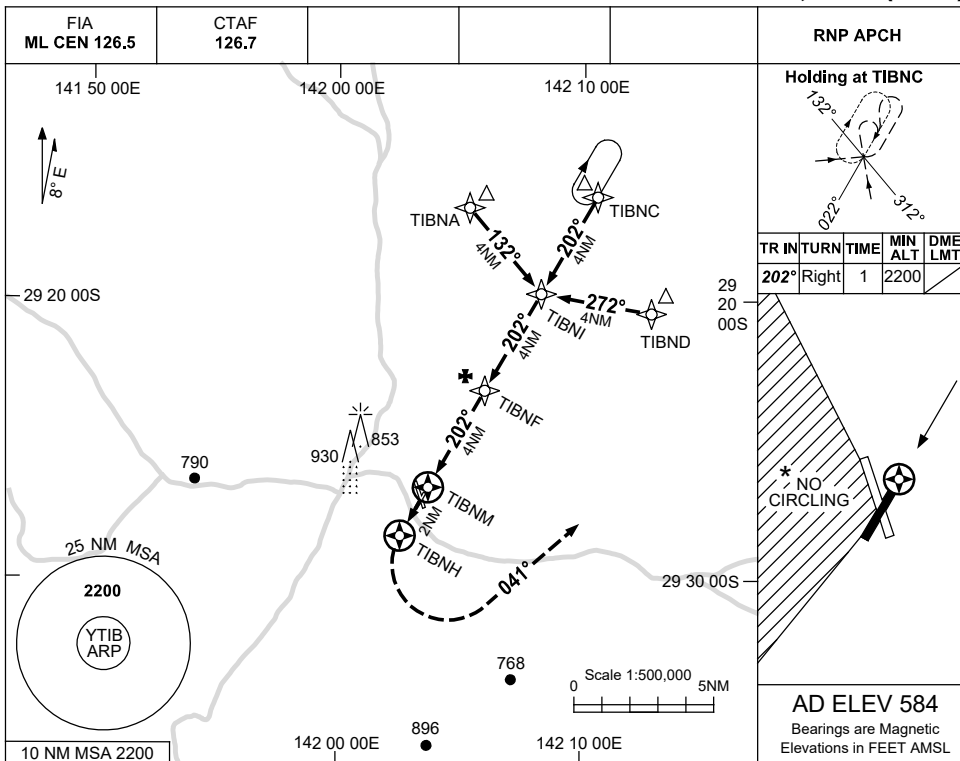

USE QNH

RNP RWY 20
TIBOOBURRA, NSW (YTIB)

1 DEC 2022

NM TO NEXT WPT	TIBNM	1.4	2	3	TIBNF	0.7				
ALT (3° APCH PATH)		1140	1330	1650	1970	2200				

NOTES

CATEGORY	A	B	C	D
LNAV	1140 (579-3.3)			NOT APPLICABLE
CIRCLING *	1190 (606-2.4)		1290 (706-4.0)	
ALTERNATE	(1106-4.4)		(1206-6.0)	

- MAX IAS: INITIAL : 210KT.
- * NO CIRCLING W/ OF RWY 02 & RWY 15.
- AWIS (PHONE) 02 9353 6454

Changes: CHART TITLE, PBN SPECIFICATION BOX.

TIBGN01-173