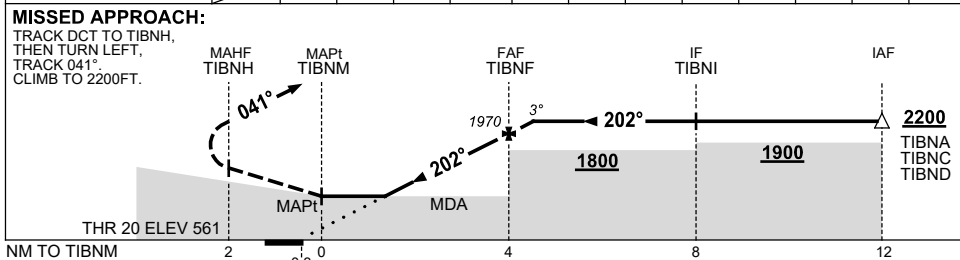

USE QNH

RNP RWY 20
TIBOOBURRA, NSW (YTIB)

1 DEC 2022

NM TO NEXT WPT	TIBNM	1.4	2	3	TIBNF	0.7				
ALT (3° APCH PATH)		1140	1330	1650	1970	2200				

NOTES

CATEGORY	A	B	C	D
LNAV	1140 (579-3.3)			NOT APPLICABLE
CIRCLING *	1190 (606-2.4)		1290 (706-4.0)	
ALTERNATE	(1106-4.4)		(1206-6.0)	

- MAX IAS: INITIAL : 210KT.
- * NO CIRCLING W/ OF RWY 02 & RWY 15.
- AWIS (PHONE) 02 9353 6454

Changes: CHART TITLE, PBN SPECIFICATION BOX.

TIBGN01-173