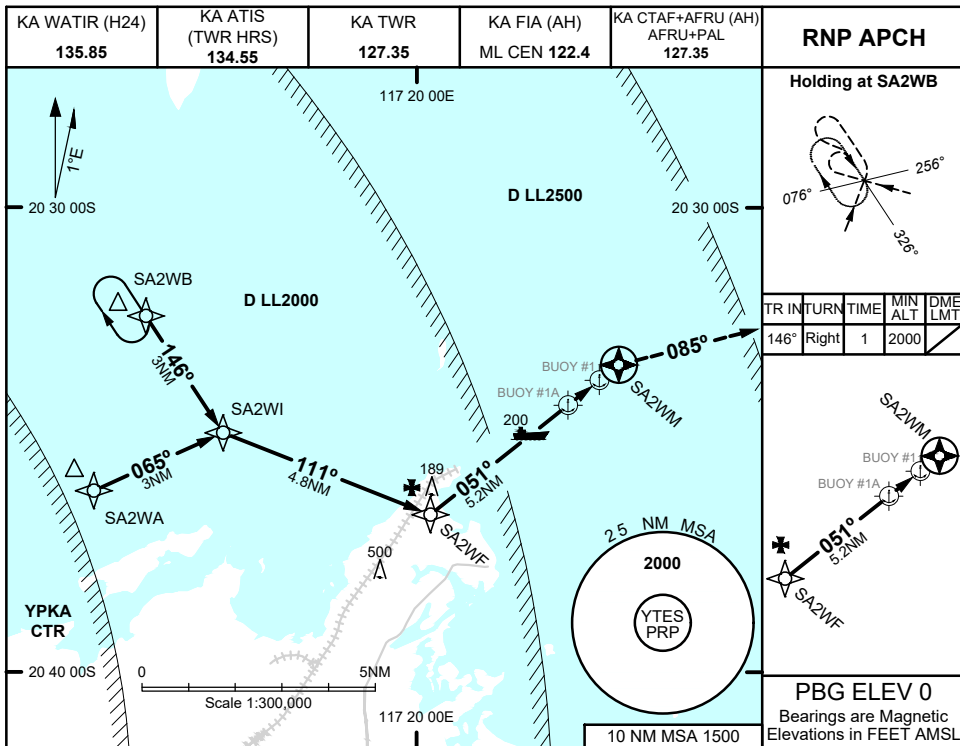

# FOR CASA APPROVED OPERATORS ONLY

USE QNH

RNP 051

20 MAR 2025

TESSA SHOALS, WA (YTES)

NM TO NEXT WPT	0.9	SA2WF	5	4	3	2	SA2WM				
ALT (3.3° APCH PATH)	2000	1700	1630	1280	930	570					

### NOTES

1. MAX IAS:  
INITIAL : 90KTS  
HOLDING: 90 KTS
2. MAPt LOCATED 0.5 NM FROM BUOY #1
3. REMOTE ALTIMETER  
SETTING SOURCE YPKA
4. PRP (S20 33 23, E117 14 37)
- \*5. INCLUDES 50FT FOR USE OF FORECAST AREA QNH