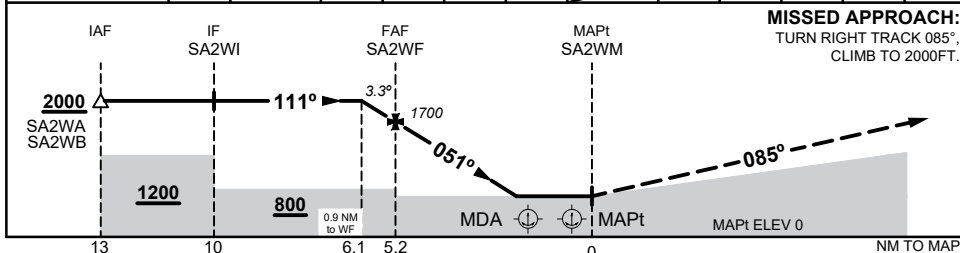

# FOR CASA APPROVED OPERATORS ONLY

USE QNH

RNP 051

20 MAR 2025

TESSA SHOALS, WA (YTES)

NM TO NEXT WPT	0.9	SA2WF	5	4	3	2	SA2WM				
ALT (3.3° APCH PATH)	2000	1700	1630	1280	930	570					

### NOTES

1. MAX IAS:  
INITIAL : 90KTS  
HOLDING: 90 KTS
2. MAPt LOCATED 0.5 NM FROM BUOY #1
3. REMOTE ALTIMETER  
SETTING SOURCE YPKA
4. PRP (S20 33 23, E117 14 37)
- \*5. INCLUDES 50FT FOR USE OF FORECAST AREA QNH