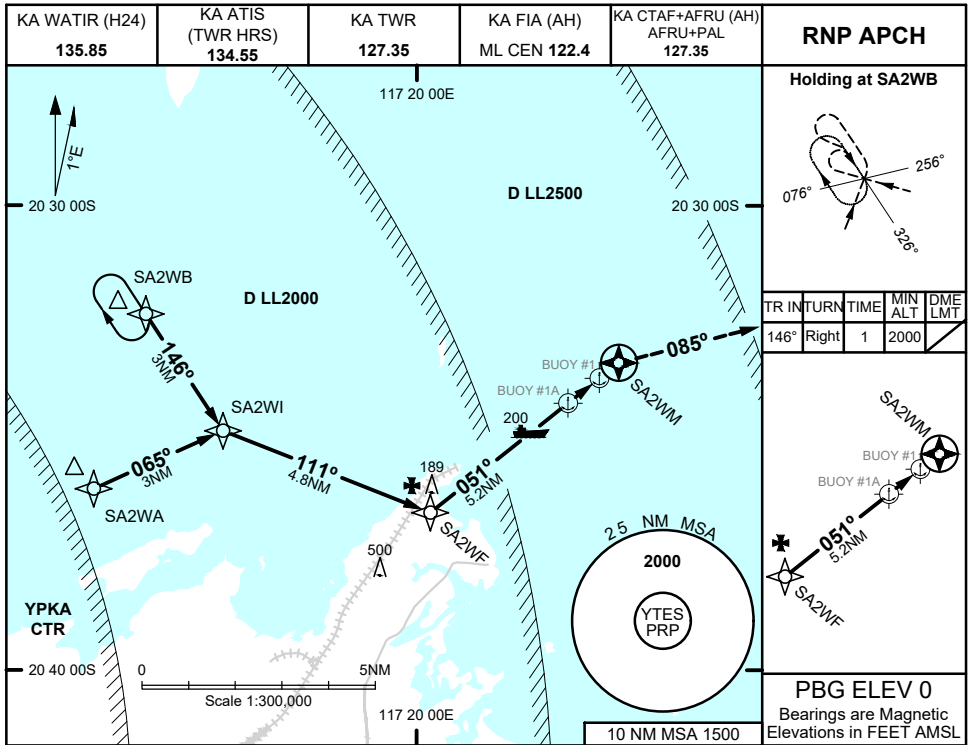

# FOR CASA APPROVED OPERATORS ONLY

USE QNH

RNP 051

21 MAR 2024

TESSA SHOALS, WA (YTES)

NM TO NEXT WPT	0.9	SA2WF	5	4	3	2	SA2WM						
ALT (3.3° APCH PATH)	2000	1700	1630	1280	930	570							

**NOTES**

CATEGORY	H
YPKA QNH	<b>570</b> (570 - 2.1)
AREA QNH	<b>600</b> (600 - 2.1)
ALTERNATE	(1100 - 4.1)

1. MAX IAS:  
INITIAL : 90KTS  
HOLDING : 90 KTS
2. MAPt LOCATED 0.5 NM FROM BUOY #1
3. REMOTE ALTIMETER  
SETTING SOURCE YPKA
4. PRP (S20 33 23, E117 14 37)

Changes: YPKA CTR, CTA, OBST, Editorial

TESEGN01-178