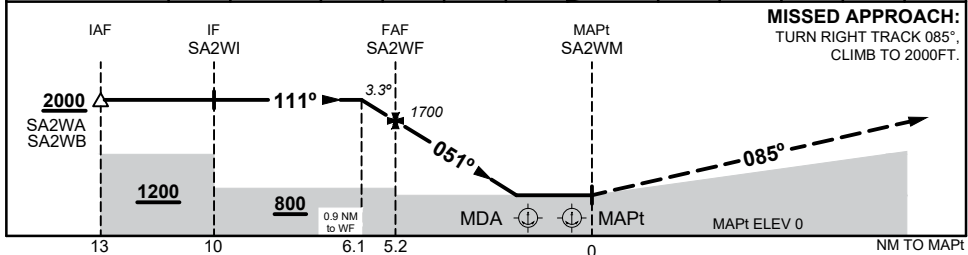

# FOR CASA APPROVED OPERATORS ONLY

USE QNH

RNP 051

21 MAR 2024

TESSA SHOALS, WA (YTES)

NM TO NEXT WPT	0.9	SA2WF	5	4	3	2	SA2WM						
ALT (3.3° APCH PATH)	2000	1700	1630	1280	930	570							

**NOTES**

CATEGORY	H
YPKA QNH	<b>570</b> (570 - 2.1)
AREA QNH	<b>600</b> (600 - 2.1)
ALTERNATE	(1100 - 4.1)

1. MAX IAS:  
INITIAL : 90KTS  
HOLDING : 90 KTS
2. MAPt LOCATED 0.5 NM FROM BUOY #1
3. REMOTE ALTIMETER  
SETTING SOURCE YPKA
4. PRP (S20 33 23, E117 14 37)

Changes: YPKA CTR, CTA, OBST, Editorial

TESEGN01-178