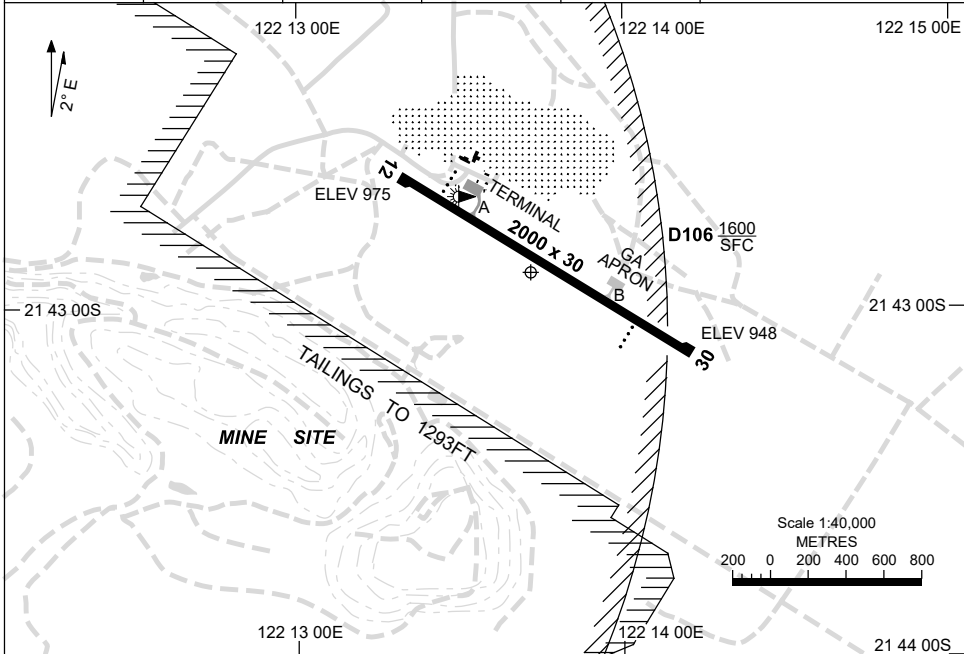

7 SEP 2023

AD ELEV 975
21 42 54S 122 13 42E

AERODROME CHART
TELFER, WA (YTEF)

AWIS 133.25	FIA ML CEN 134.5	CTAF+AFRU 126.65	UNICOM 126.65	PAL+AA 119.6	Bearings are Magnetic Elevations in FEET AMSL
----------------	---------------------	---------------------	------------------	-----------------	--

RWY	AERODROME LIGHTING	
	TAXIWAY : BLUE EDGE	RL : PAL+AA 119.6 , PTBL 60 MIN PN
12 ¹²⁰	PAPI 3.0° 44FT LIRL	
300 30	PAPI 3.0° 40FT LIRL	

NOTES

1. AWIS RQ 1 SEC TRANSMIT PULSE TO ACTIVATE.
2. PAL+AA RQ THREE - THREE SEC PULSES TO ACTIVATE.