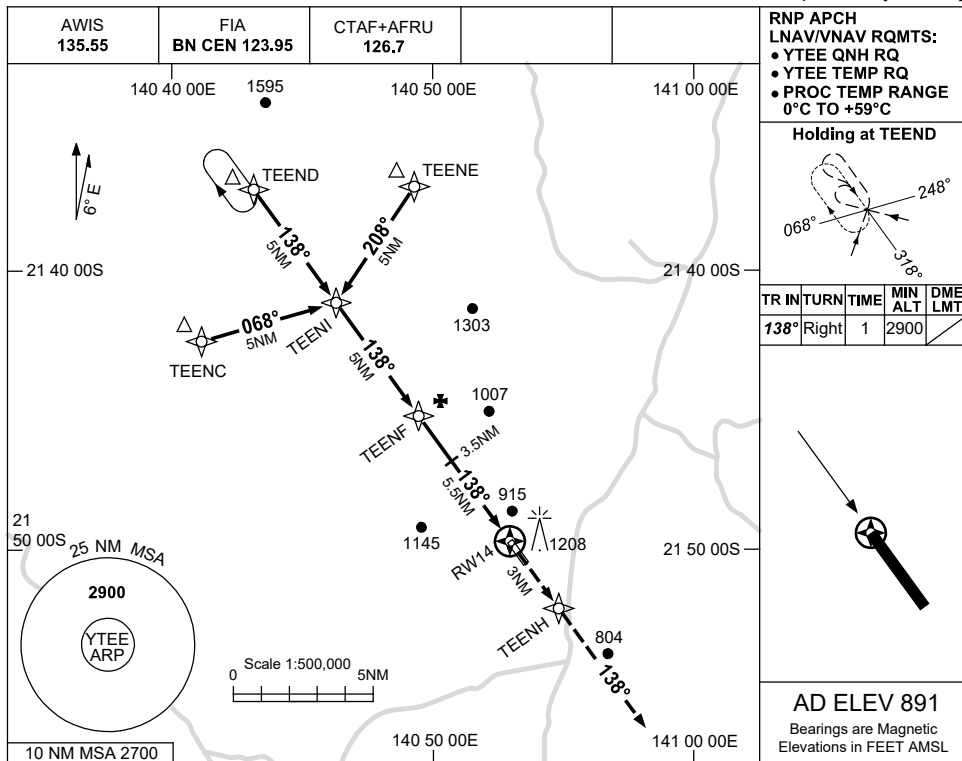

USE QNH

RNP RWY 14  
**TREPELL, QLD (YTEE)**

16 JUN 2022

**NOTES**

CATEGORY	A	B	C	D
LNAV/VNAV		1270 (379-2.1)		NOT APPLICABLE
LNAV		1470 (579-3.3)		
CIRCLING	1710 (819-2.4)		1810 (919-4.0)	
ALTERNATE	(1319-4.4)		(1419-6.0)	

1. MAX IAS:  
 INITIAL : 230KT.

Changes: CHART TITLE, PBN SPECIFICATION BOX.

TEEGN01-171