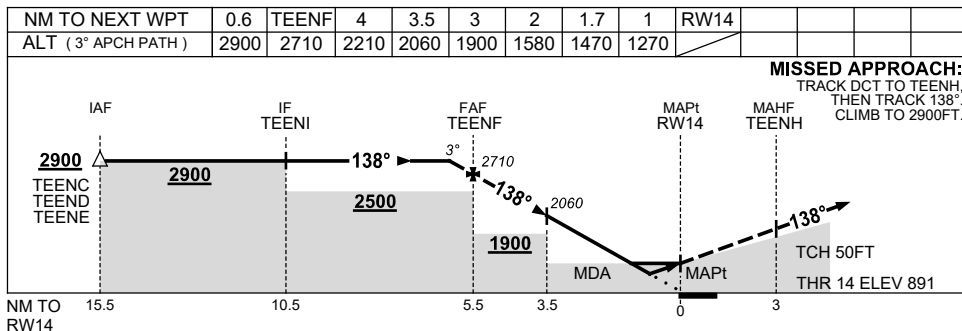

USE QNH

RNP RWY 14  
**TREPELL, QLD (YTEE)**

16 JUN 2022

**NOTES**

CATEGORY	A	B	C	D
LNAV/VNAV		1270 (379-2.1)		NOT APPLICABLE
LNAV		1470 (579-3.3)		
CIRCLING	1710 (819-2.4)		1810 (919-4.0)	
ALTERNATE	(1319-4.4)		(1419-6.0)	

1. MAX IAS:  
 INITIAL : 230KT.

Changes: CHART TITLE, PBN SPECIFICATION BOX.

TEEGN01-171