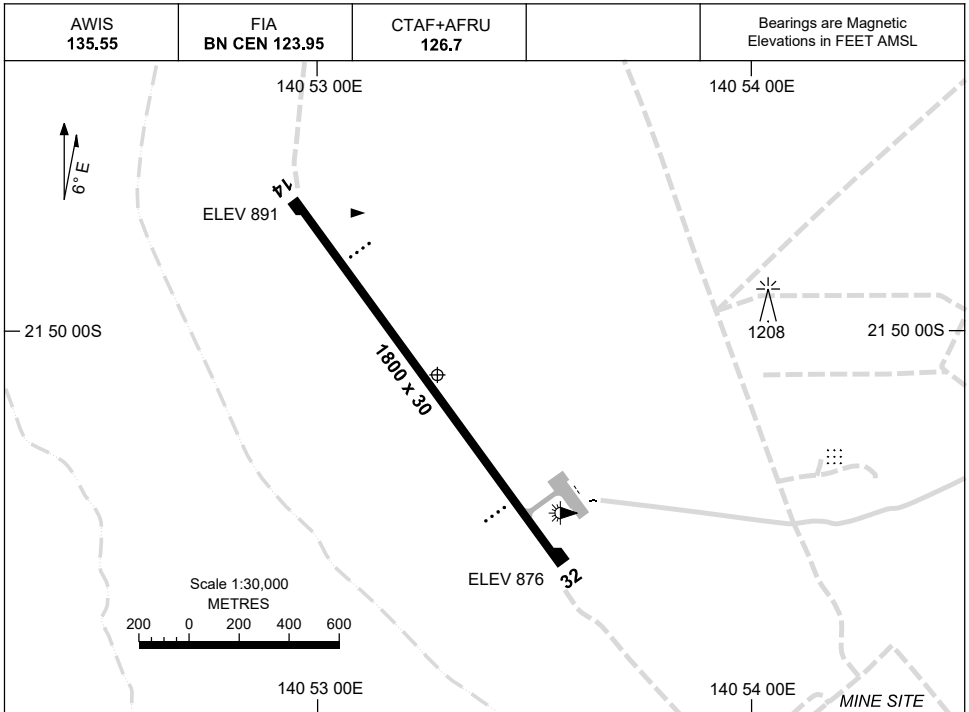

7 SEP 2023

AD ELEV 891
21 50 06S 140 53 17E

AERODROME CHART
TREPELL, QLD (YTEE)

	AERODROME LIGHTING
RWY	TAXIWAY : BLUE EDGE RL : MANUAL , SDBY PWR (1 HR PN) , PTBL (EMERG ONLY, 90 MIN PN) (ARO : 07 4747 4300, 0439760954)
14 <small>138</small>	PAPI 3.0° 46FT LIRL PTBL
<small>318</small> 32	PAPI 3.0° 54FT LIRL PTBL

NOTES

1. ALL PILOTS ARE REQUIRED TO BROADCAST THEIR INTENTIONS INBOUND ON COMPANY FREQ 126.4
2. FIA FREQ 123.95 AVBL 3,500FT.

Changes: NOTES.

TEEAD01-176