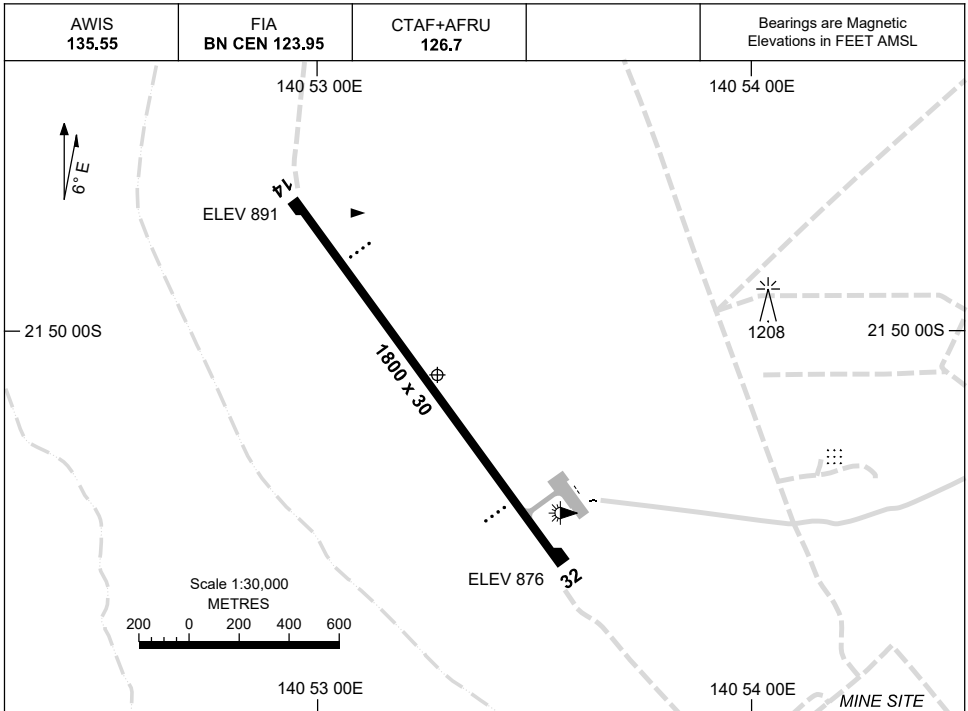

7 SEP 2023

AD ELEV 891  
21 50 06S 140 53 17E

AERODROME CHART  
**TREPELL, QLD (YTEE)**

	<b>AERODROME LIGHTING</b>
<b>RWY</b>	TAXIWAY : BLUE EDGE RL : MANUAL , SDBY PWR (1 HR PN) , PTBL (EMERG ONLY, 90 MIN PN) (ARO : 07 4747 4300, 0439760954)
<b>14</b> <small>138</small>	PAPI 3.0° 46FT LIRL PTBL
<small>318</small> <b>32</b>	PAPI 3.0° 54FT LIRL PTBL

**NOTES**

1. ALL PILOTS ARE REQUIRED TO BROADCAST THEIR INTENTIONS INBOUND ON COMPANY FREQ 126.4
2. FIA FREQ 123.95 AVBL 3,500FT.

Changes: NOTES.

TEEAD01-176