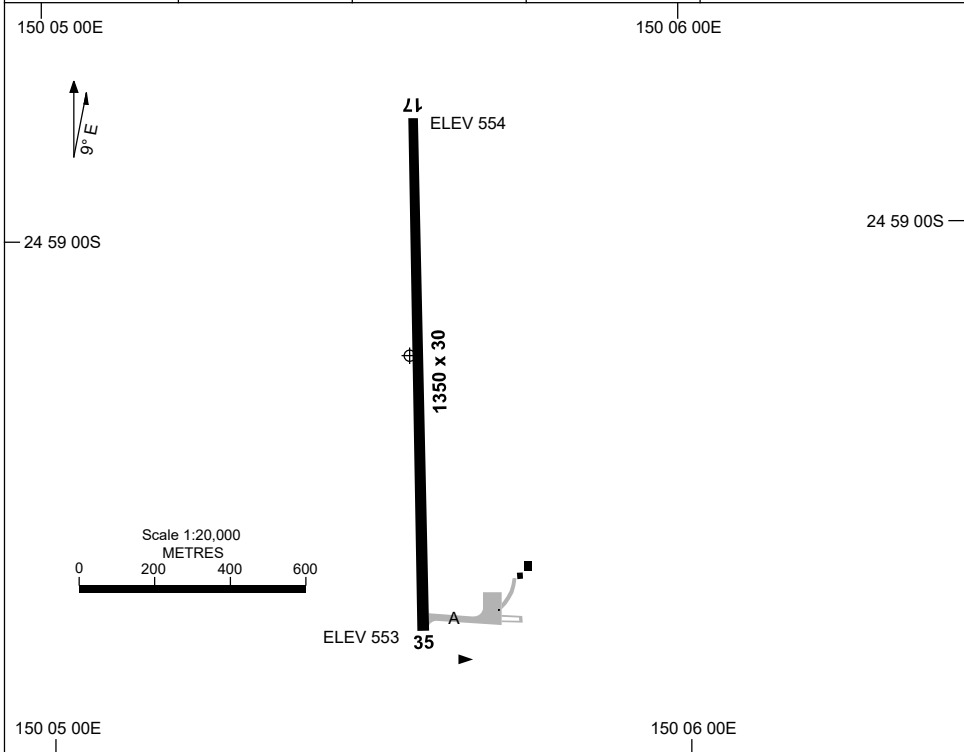

30 NOV 2023

AD ELEV 560
24 59 11S 150 05 35E

AERODROME CHART
THEODORE, QLD (YTDR)

| | | | | |
|---------------------|---------------|--|--|--|
| FIA BN CEN 135.3 | CTAF 126.7 | | | Bearings are Magnetic Elevations in FEET AMSL |
|---------------------|---------------|--|--|--|

| | | AERODROME LIGHTING | |
|------------------------------|--|---------------------------|--|
| RWY | | RL : PTBL (EMERG ONLY) | |
| 17 <small>171</small> | | PTBL | |
| <small>351</small> 35 | | PTBL | |

NOTES

1. FIA FREQ 135.3 AVBL ABV 2500FT.

Changes: TWY A.

TDRAD01-177