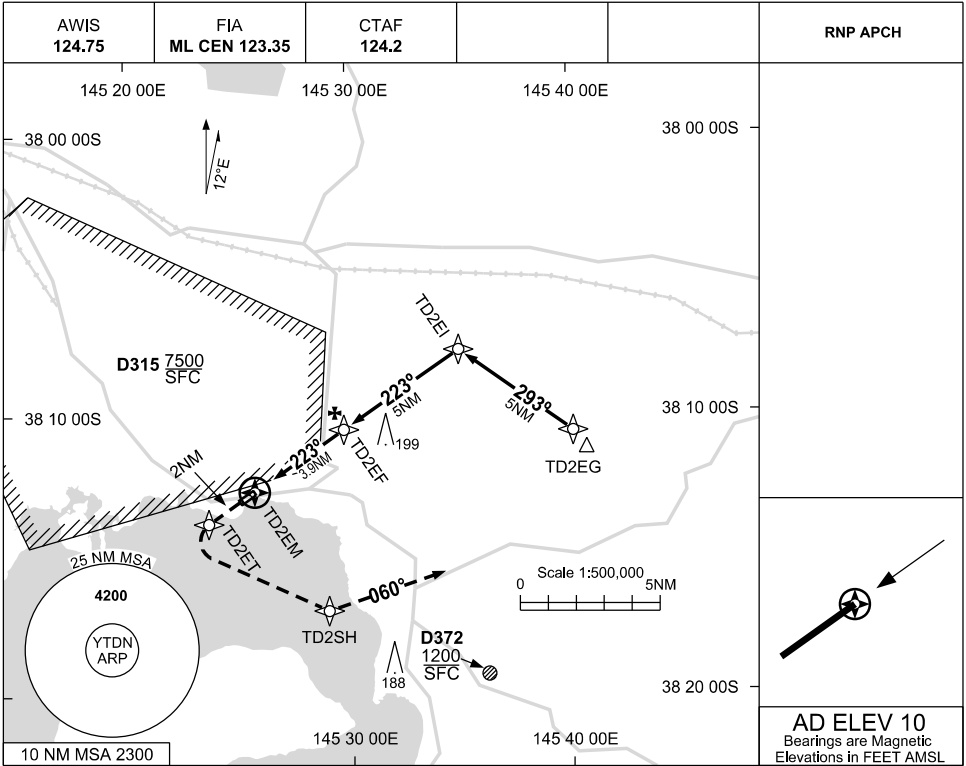

FOR CASA APPROVED OPERATORS ONLY

USE QNH

RNP RWY 22

7 SEP 2023

TOORADIN, VIC (YTDN)

NM TO NEXT WPT	TD2EM	1.4	2	3	TD2EF	1	2	3	4	TD2EI	1	2	3	4	4.1
ALT (3° APCH PATH)	520	700	1020	1300	1630	1940	2260	2580	2900	3220	3540	3860	4170	4200	

NOTES

CATEGORY	H
LNAV	520(510 - 3.0)
CIRCLING	NOT AUTHORISED
ALTERNATE	(1020 - 4.4)

1. MAX IAS: INITIAL: 100KT.
2. RESTRICTED OPS. PPR from AD OPR.
3. CAUTION: NOT BELOW 200FT AGL UNTIL OVERHEAD RWY SURFACE