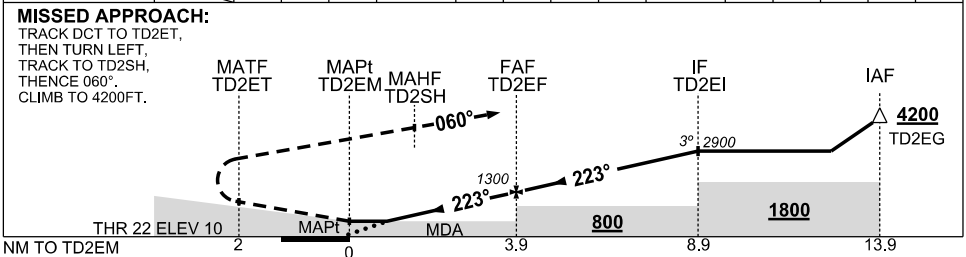

FOR CASA APPROVED OPERATORS ONLY

USE QNH

RNP RWY 22

7 SEP 2023

TOORADIN, VIC (YTDN)

NM TO NEXT WPT	TD2EM	1.4	2	3	TD2EF	1	2	3	4	TD2EI	1	2	3	4	4.1
ALT (3° APCH PATH)	520	700	1020	1300	1630	1940	2260	2580	2900	3220	3540	3860	4170	4200	

NOTES

CATEGORY	H
LNAV	520(510 - 3.0)
CIRCLING	NOT AUTHORISED
ALTERNATE	(1020 - 4.4)

1. MAX IAS: INITIAL: 100KT.
2. RESTRICTED OPS. PPR from AD OPR.
3. CAUTION: NOT BELOW 200FT AGL UNTIL OVERHEAD RWY SURFACE