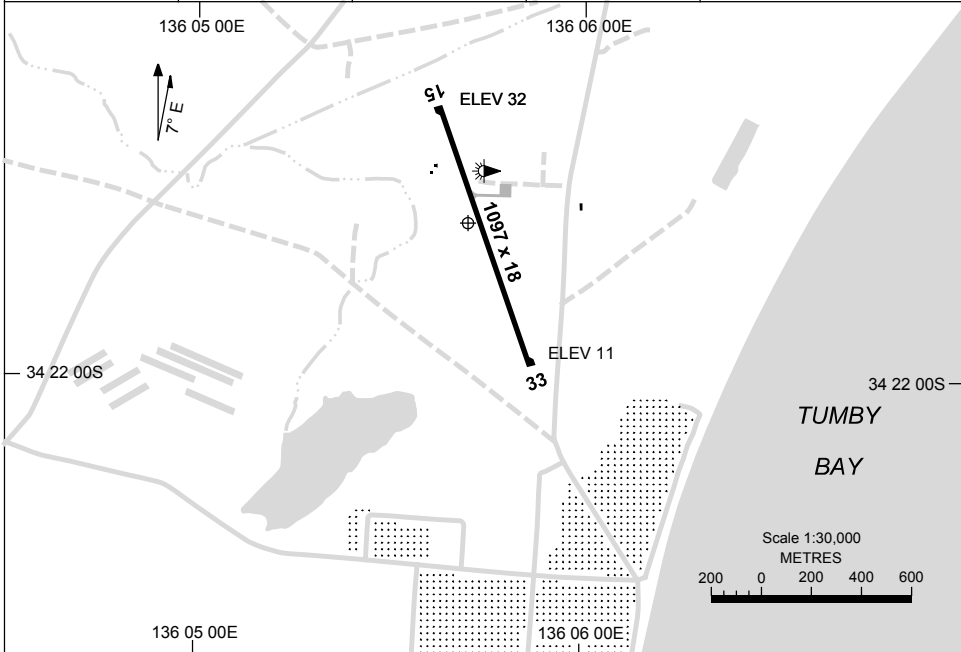

23 MAY 2019

AD ELEV 32  
34 21 40S 136 05 42E

AERODROME CHART  
**TUMBY BAY, SA (YTBB)**

FIA ML CEN 125.9	CTAF+AFRU 128.0			Bearings are Magnetic Elevations in FEET AMSL
---------------------	--------------------	--	--	--