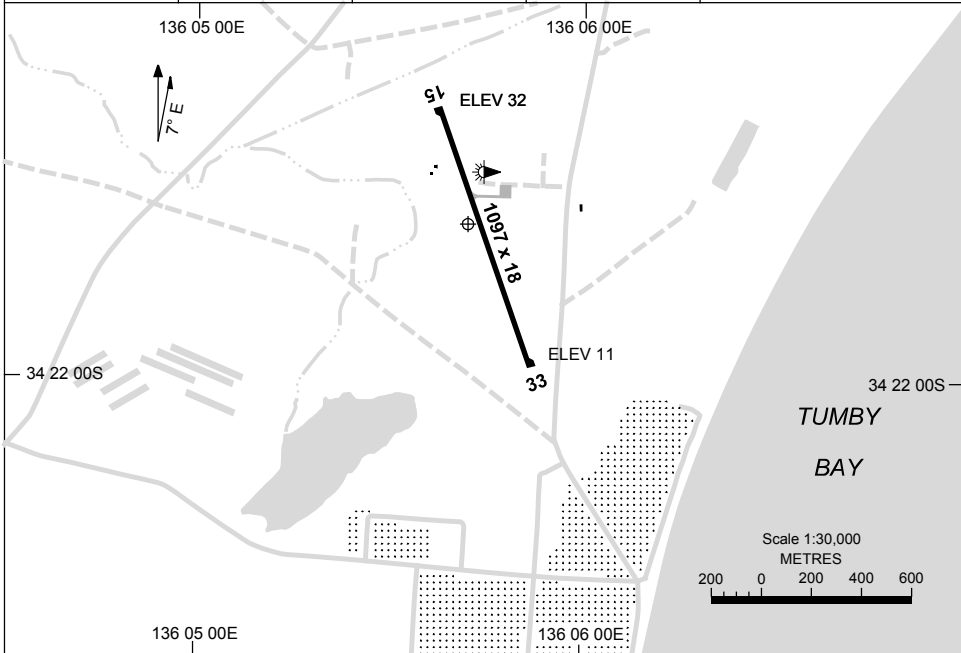

23 MAY 2019

AD ELEV 32  
34 21 40S 136 05 42E

AERODROME CHART  
**TUMBY BAY, SA (YTBB)**

FIA ML CEN 125.9	CTAF+AFRU 128.0			Bearings are Magnetic Elevations in FEET AMSL
---------------------	--------------------	--	--	--