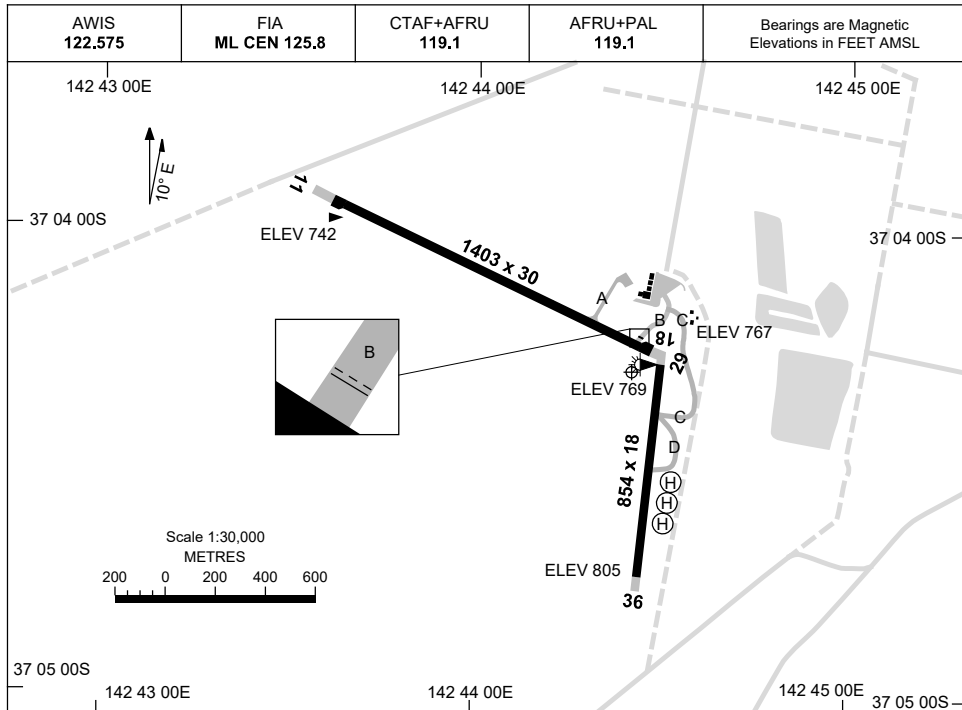

30 NOV 2023

AD ELEV 807
37 04 18S 142 44 25E

AERODROME CHART
STAWELL, VIC (YSWL)

	AERODROME LIGHTING	
RWY	TAXIWAY : BLUE EDGE ON A AND B RL : AFRU+PAL 119.1	
11 104 284	LIRL	
29	LIRL	
18 175 355	NIL	
36	NIL	

NOTES

1. AWIS ACTIVATED BY 1 SEC TRANSMISSION.

Changes: RWY SEALED, TWY B, C AND D, HELIPADS ADDED, RWY LEN, Editorial.

SWLAD01-177