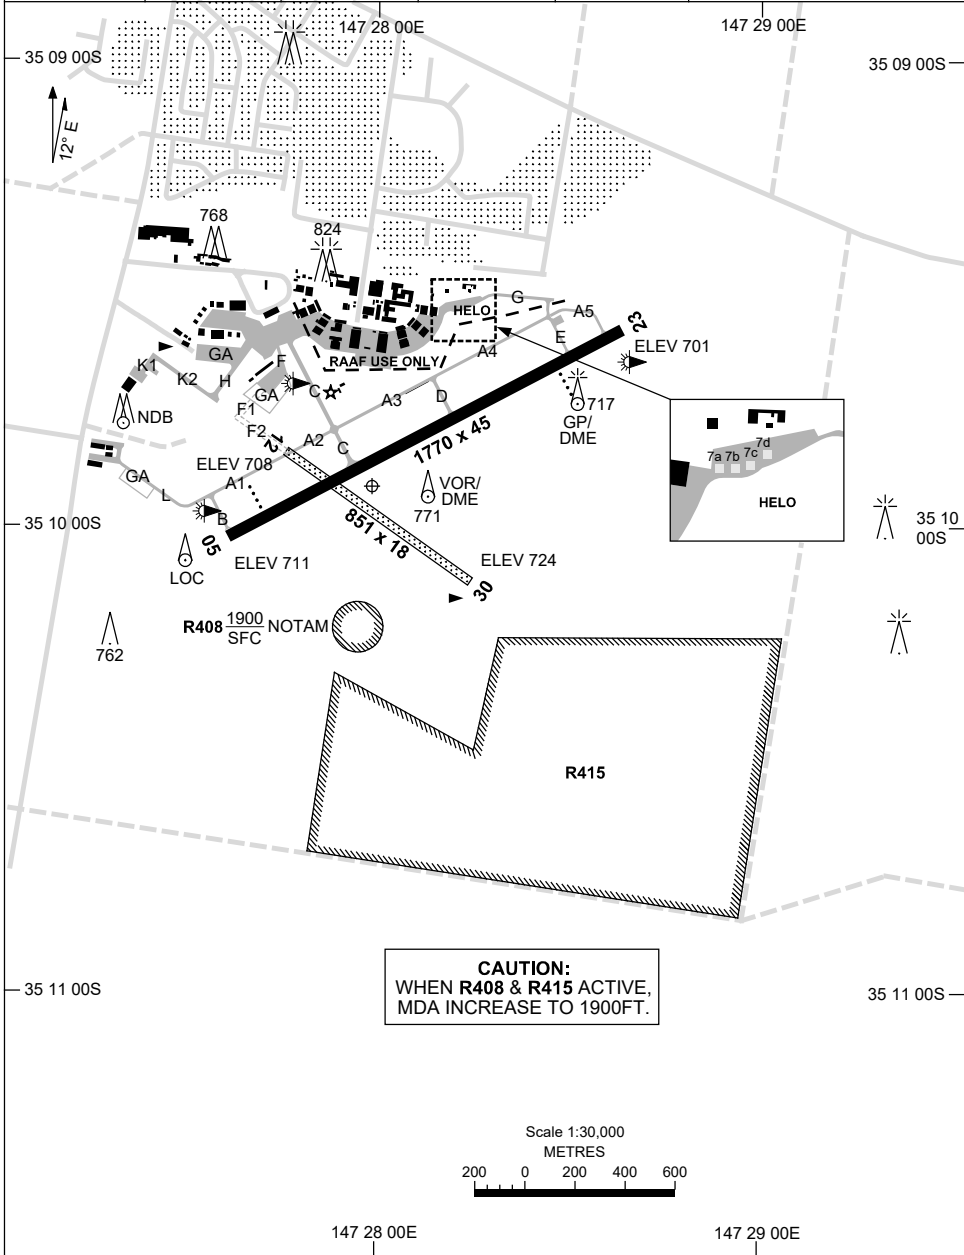

2 DEC 2021

AD ELEV 724  
35 09 55S 147 27 59E

AERODROME CHART - Page 1  
**WAGGA WAGGA, NSW (YSWG)**

AWIS 115.0 221	FIA ML CEN 119.5	CTAF+AFRU 126.95	AFRU+PAL 126.95		Bearings are Magnetic Elevations in FEET AMSL
-------------------	---------------------	---------------------	--------------------	--	--

**CAUTION:**  
WHEN R408 & R415 ACTIVE,  
MDA INCREASE TO 1900FT.

Changes: REVISED CHART, CHART TITLE, TWY A5 EXTENDED, TWY LABELS, Editorial.

SWGAD01-169