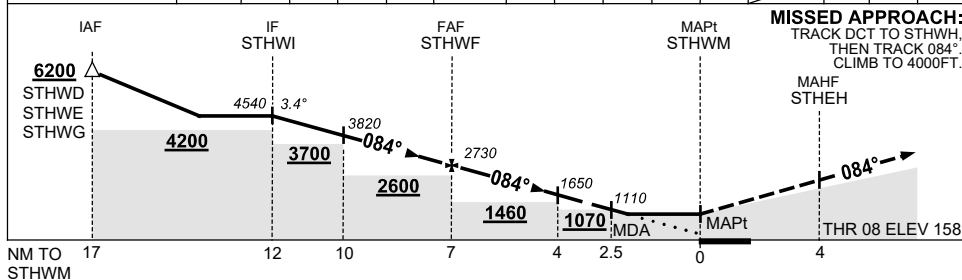

USE QNH

RNP RWY 08

15 JUN 2023

SAINT HELENS, TAS (YSTH)

NM TO NEXT WPT	STHWI	4	3	2	1	STHWF	6	5	4	2.5	1.8	STHWM		
ALT (3.4° APCH PATH)		4540	4180	3820	3460	3100	2730	2370	2010	1650	1110	860		

**NOTES**

CATEGORY	A	B	C	D
LNAV	<b>860 (702-3.5)</b>		NOT APPLICABLE	
CIRCLING *	<b>1050 (892-2.0)</b>	<b>1240 (1082-2.4)</b>		
ALTERNATE	(1392-4.0)	(1582-4.4)		

- \* 1. NO CIRCLING SOUTH OF RWY 08/26.
- 2. AWIS (PHONE) 03 6283 8606

Changes: CHART TITLE, PBN SPECIFICATION BOX, Editorial.

STHGN02-175