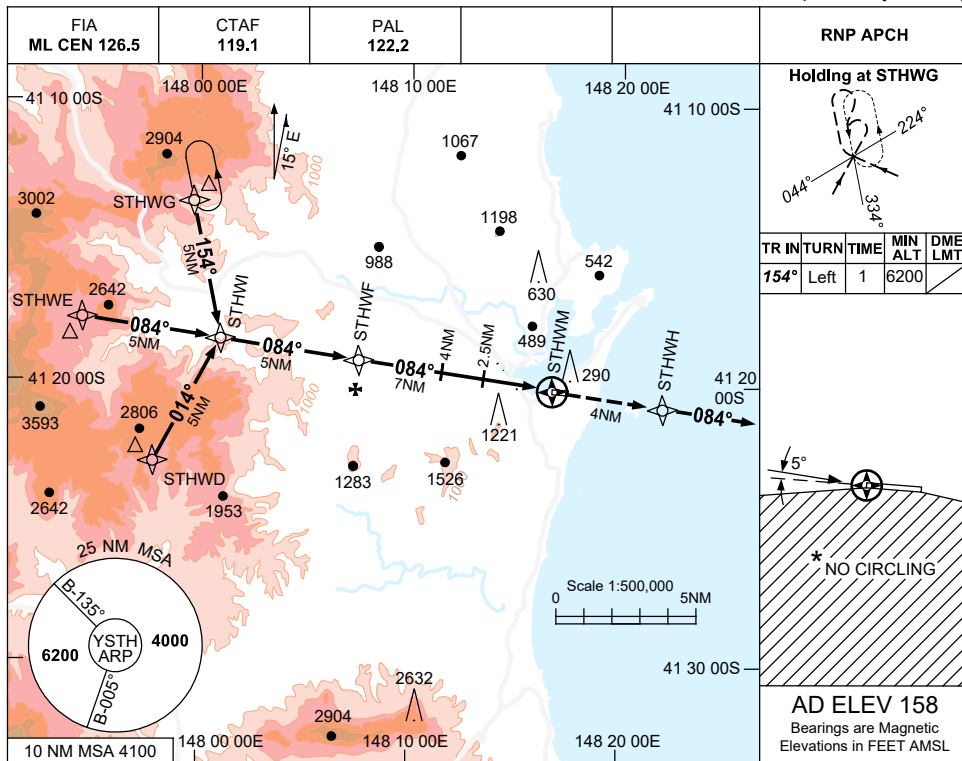

USE QNH

RNP RWY 08

15 JUN 2023

SAINT HELENS, TAS (YSTH)

NM TO NEXT WPT	STHWI	4	3	2	1	STHWF	6	5	4	2.5	1.8	STHWM		
ALT (3.4° APCH PATH)		4540	4180	3820	3460	3100	2730	2370	2010	1650	1110	860		

**NOTES**

CATEGORY	A	B	C	D
LNAV	<b>860 (702-3.5)</b>		NOT APPLICABLE	
CIRCLING *	<b>1050 (892-2.0)</b>	<b>1240 (1082-2.4)</b>		
ALTERNATE	(1392-4.0)	(1582-4.4)		

- \* 1. NO CIRCLING SOUTH OF RWY 08/26.
- 2. AWIS (PHONE) 03 6283 8606

Changes: CHART TITLE, PBN SPECIFICATION BOX, Editorial.

STHGN02-175